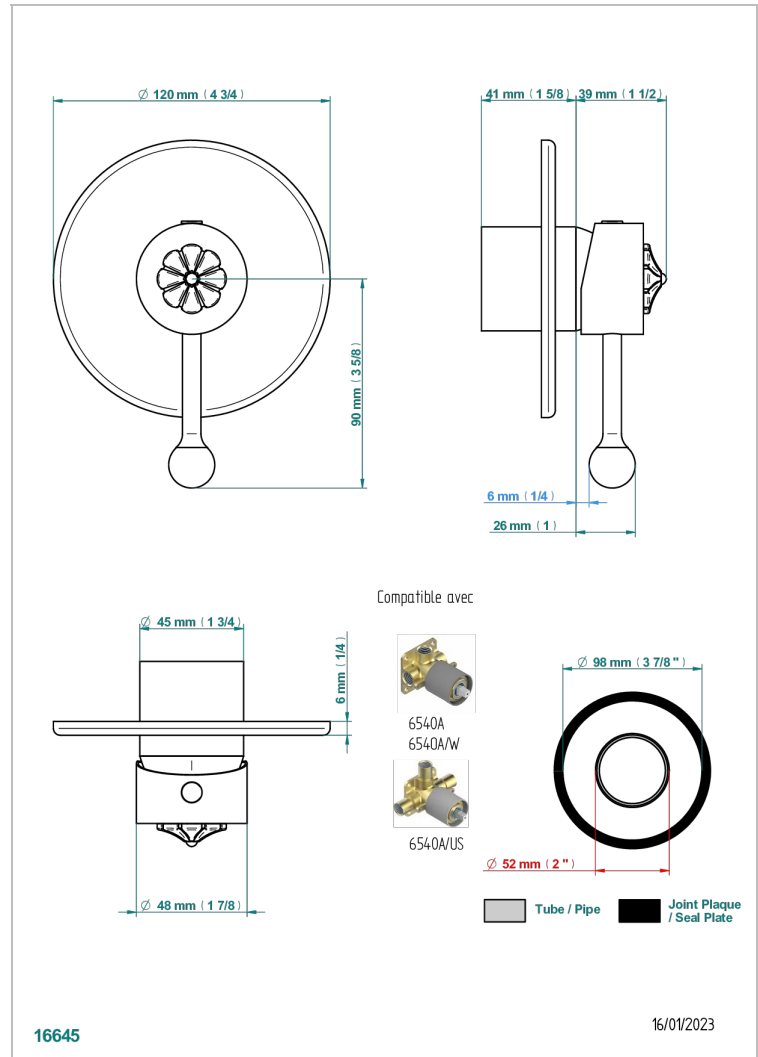

AMOUR DE TRIANON

G24-6540B

Wall shower mixer trim

THG[®]
PARIS

CHARACTERISTIC

- Amour de Trianon
- Wall shower mixer trim

RELATED SKU'S

- Ref. G00-6540A/US Built-in part for wall mounted flush fit shower mixer 2 inlets 1/2" -1 outlet 1/2" -US model

AVAILABLE FINITIONS

Black ceram - D30
Chrome polished - A02
Chrome polished / gold polished - G02
Copper antique matt, coated - H07
Gold mat - F07
Gold polished - F01

Light coated bronze - D01
Matt chrome (American satin) - C02
Matt nickel (American satin) - C01
Nickel antique / Sovereign - H28
Nickel polished - B01
Soft gold - F30