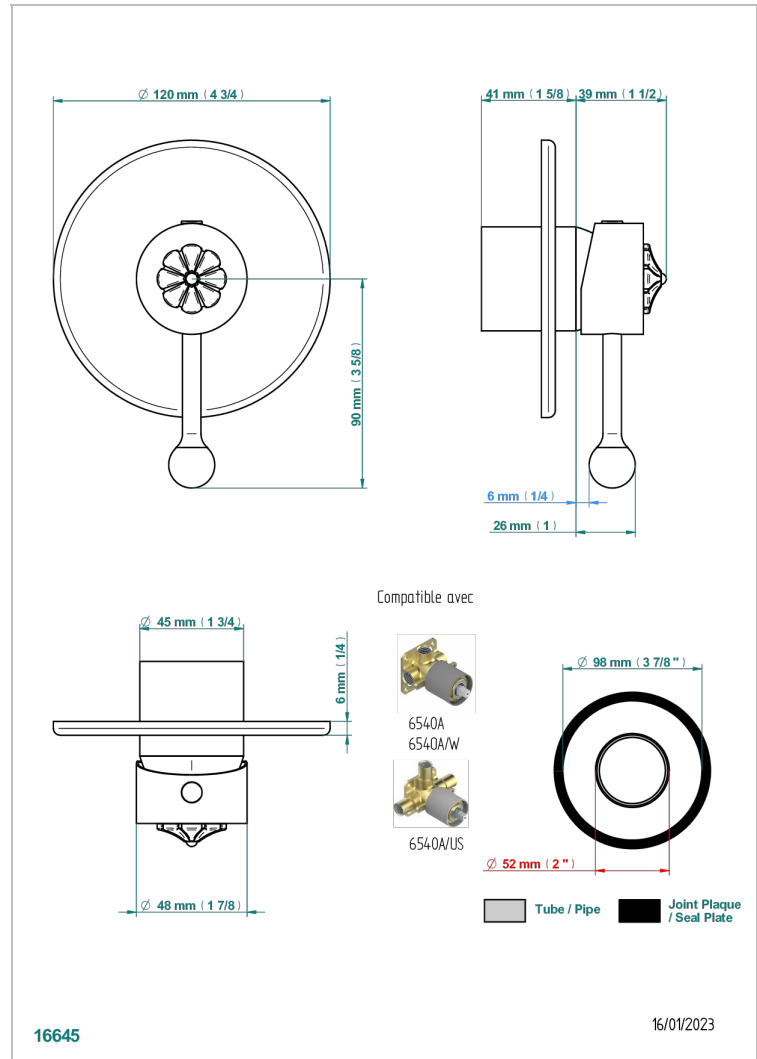

AMOUR DE TRIANON

G24-6540B

Trim only for wall shower mixer

THG[®]
PARIS

CHARACTERISTIC

- Amour de Trianon
- Trim only for wall shower mixer

RELATED SKU'S

- Ref. G00-6540A Rough parts for wall mounted flush fit shower mixer 2 x 1/2" inlets 1 x 1/2" outlet

AVAILABLE FINITIONS

Antique nickel - H28
Black ceram - D30
Lacquered light bronze - D01
Matt chrome - C02
Matt gold - F07
Matt nickel (color finish) - C01

Polished chrome (color finish) - A02
Polished chrome / Polished gold (color finish) - G02
Polished gold (color finish) - F01
Polished nickel - B01
Soft gold - F30
Soft matt gold - F31

Varnished matt antique red copper (color finish) - H07