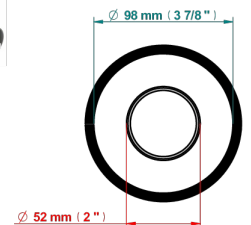

Compatible avec

■ Tube / Pipe ■ Joint Plaque / Seal Plate

16645

16/01/2023

CHARACTERISTIC

- Versailles
- Trim only for wall shower mixer

RELATED SKU'S

- Ref. G00-6540A Rough parts for wall mounted flush fit shower mixer 2 x 1/2" inlets 1 x 1/2" outlet