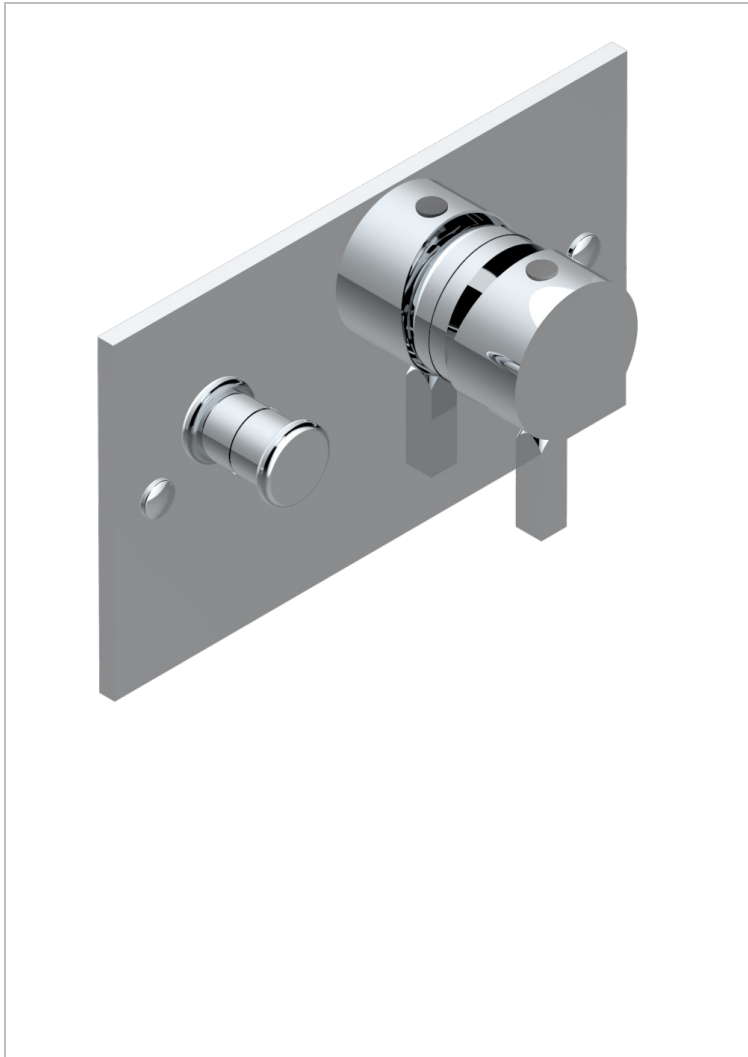

BELUGA WITH LEVER HANDLES

G1U-6550B

Trim only for wall shower mixer with diverter

CHARACTERISTIC

- Beluga with lever handles
- Trim only for wall shower mixer with diverter

AVAILABLE FINITIONS

Black ceram - D30
Blush PVD - H62
Brass color PVD - H49
Brown bronze color PVD - F33
Chrome polished - A02
Chrome polished / gold polished - G02

Copper antique matt, coated - H07
Gold color PVD - H52
Gold mat - F07
Gold polished - F01
Graphite PVD - H64
Light coated bronze - D01

Matt Umber PVD - H67
Matt blush PVD - H60
Matt brass color PVD - H50
Matt brown bronze color PVD - F34
Matt chrome (American satin) - C02
Matt gold color PVD - H53