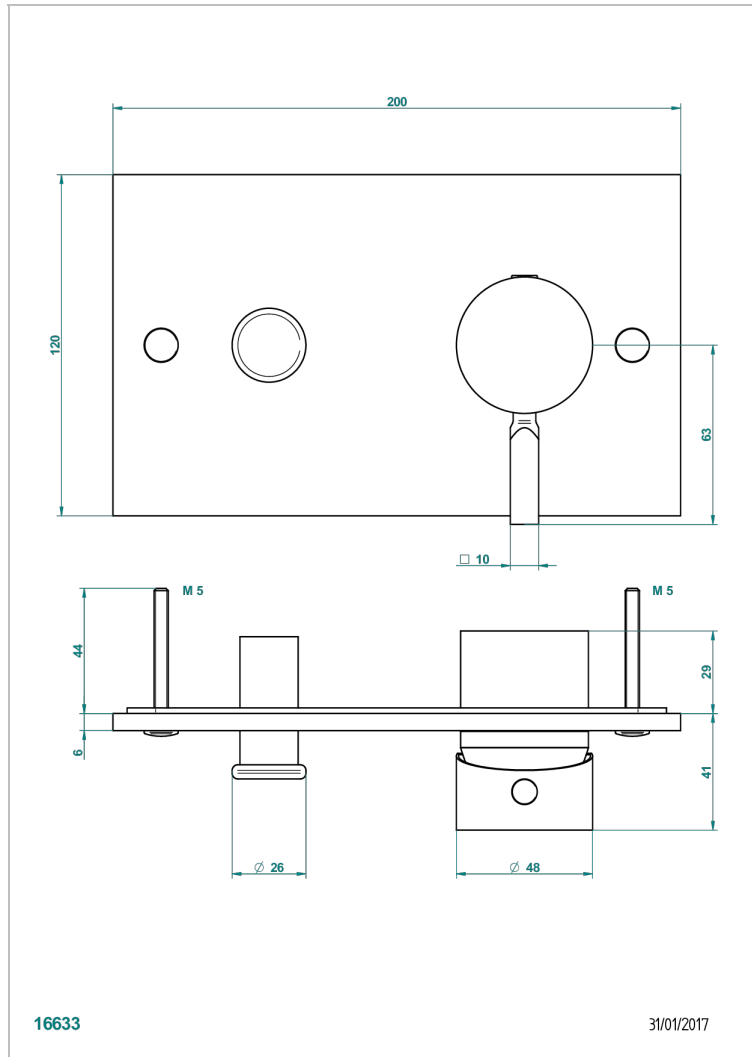

BELUGA WITH LEVER HANDLES

G1U-6550B

Trim only for wall shower mixer with diverter

CHARACTERISTIC

- Beluga with lever handles
- Trim only for wall shower mixer with diverter

AVAILABLE FINITIONS

Black ceram - D30
Blush PVD - H62
Brass color PVD - H49
Brown bronze color PVD - F33
Chrome polished - A02
Chrome polished / gold polished - G02