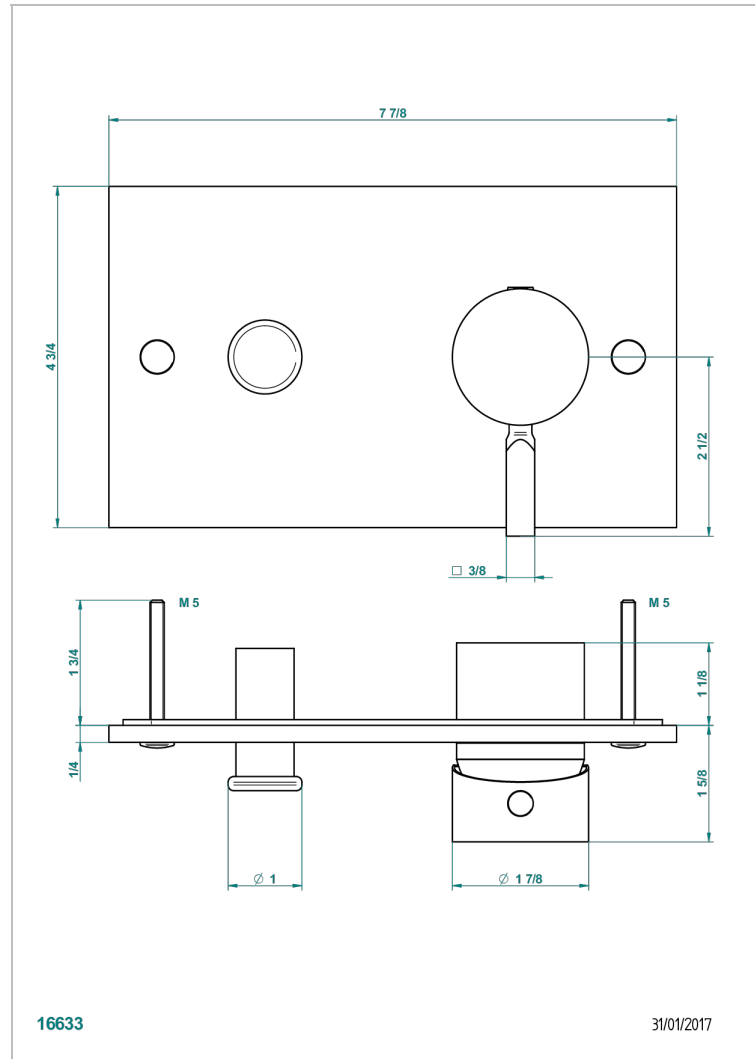

BELUGA WITH LEVER HANDLES

G1U-6550B

Trim only for wall shower mixer with diverter

16633

31/01/2017

CHARACTERISTIC

- Beluga with lever handles
- Trim only for wall shower mixer with diverter

AVAILABLE FINITIONS