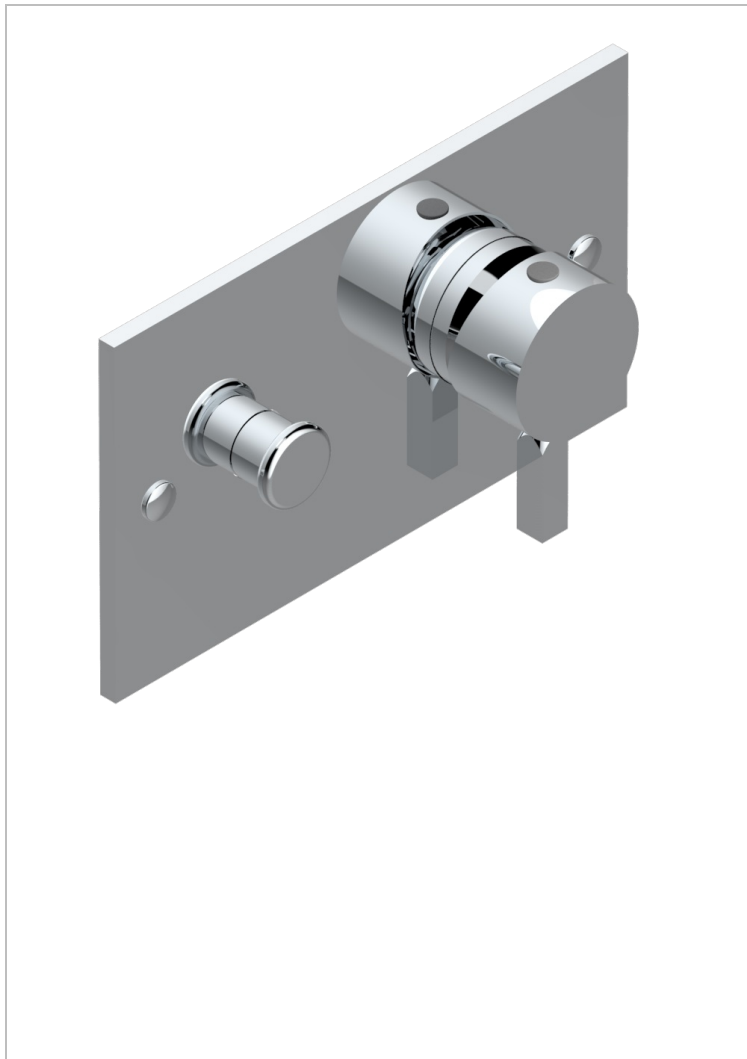

BELUGA WITH LEVER HANDLES

G1U-6550B

Trim only for wall shower mixer with diverter

16633

31/01/2017

CHARACTERISTIC

- Beluga with lever handles
- Trim only for wall shower mixer with diverter

AVAILABLE FINITIONS

Black ceram - D30
Blush PVD - H62
Brass color PVD - H49
Brown bronze color PVD - F33
Chrome polished - A02
Chrome polished / gold polished - G02

Copper antique matt, coated - H07
Gold color PVD - H52
Gold mat - F07
Gold polished - F01
Graphite PVD - H64
Light coated bronze - D01