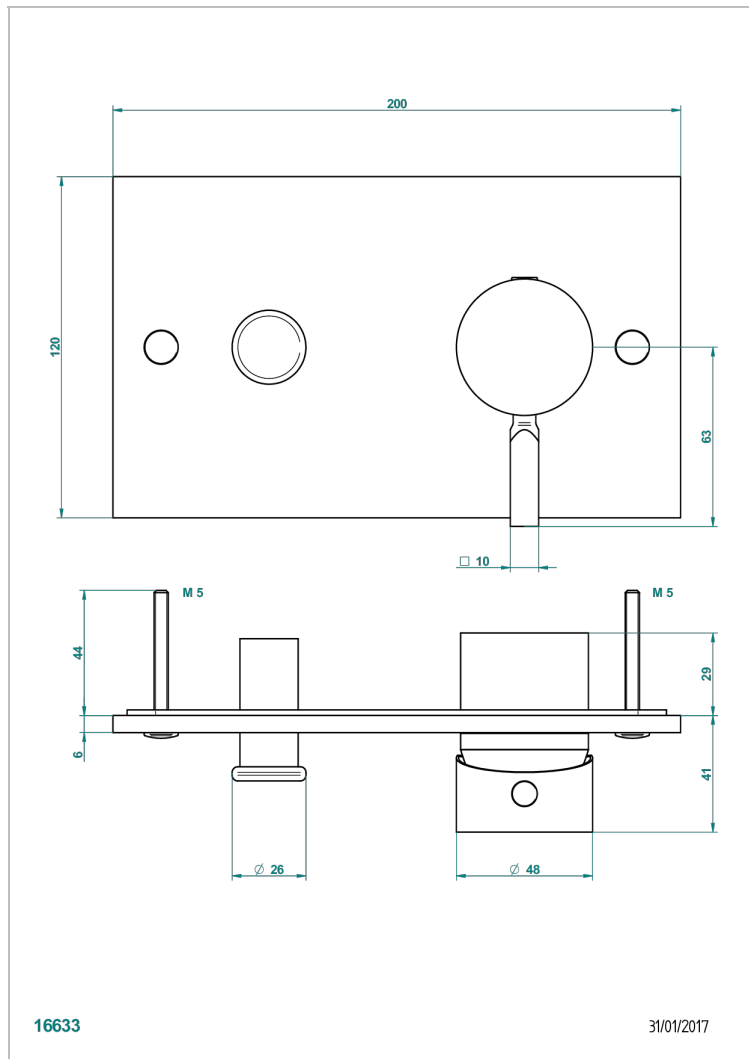

# BELUGA WITH LEVER

G1U-6550B

Trim only for wall shower mixer with diverter

## CHARACTERISTIC

- Beluga with lever
- Trim only for wall shower mixer with diverter

## RELATED SKU'S

- Ref. G00-6550A Rough parts for shower mixer with diverter