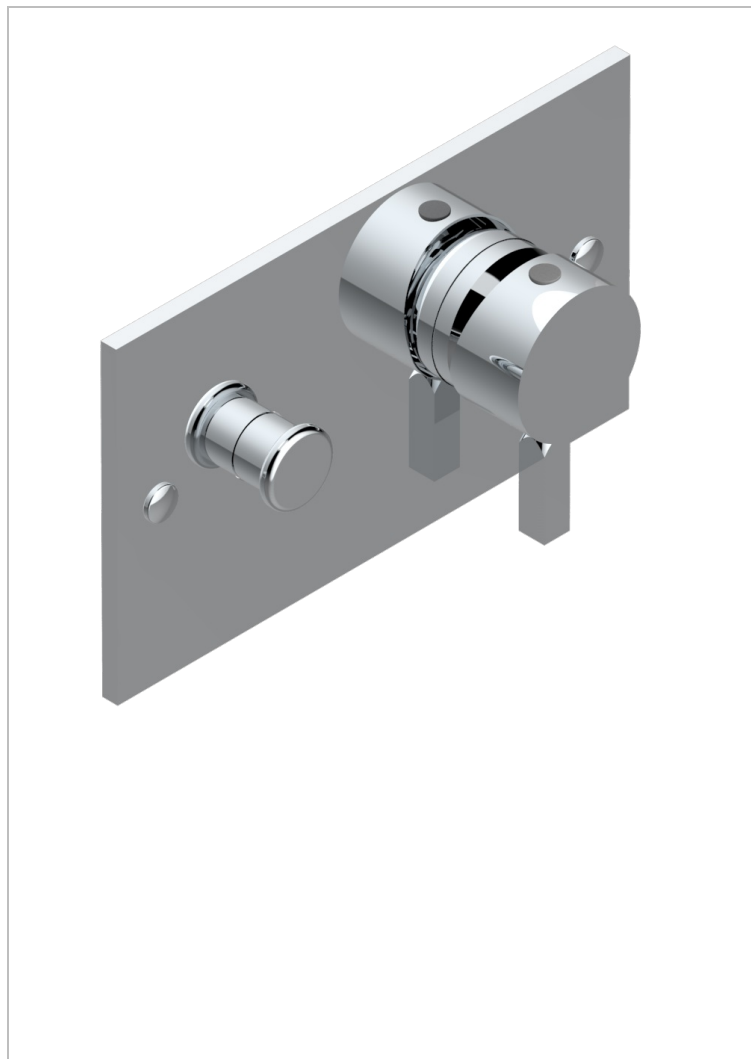

# BELUGA WITH LEVER

G1U-6550B

Trim only for wall shower mixer with diverter

## CHARACTERISTIC

- Beluga with lever
- Trim only for wall shower mixer with diverter

## RELATED SKU'S

- Ref. G00-6550A Rough parts for shower mixer with diverter