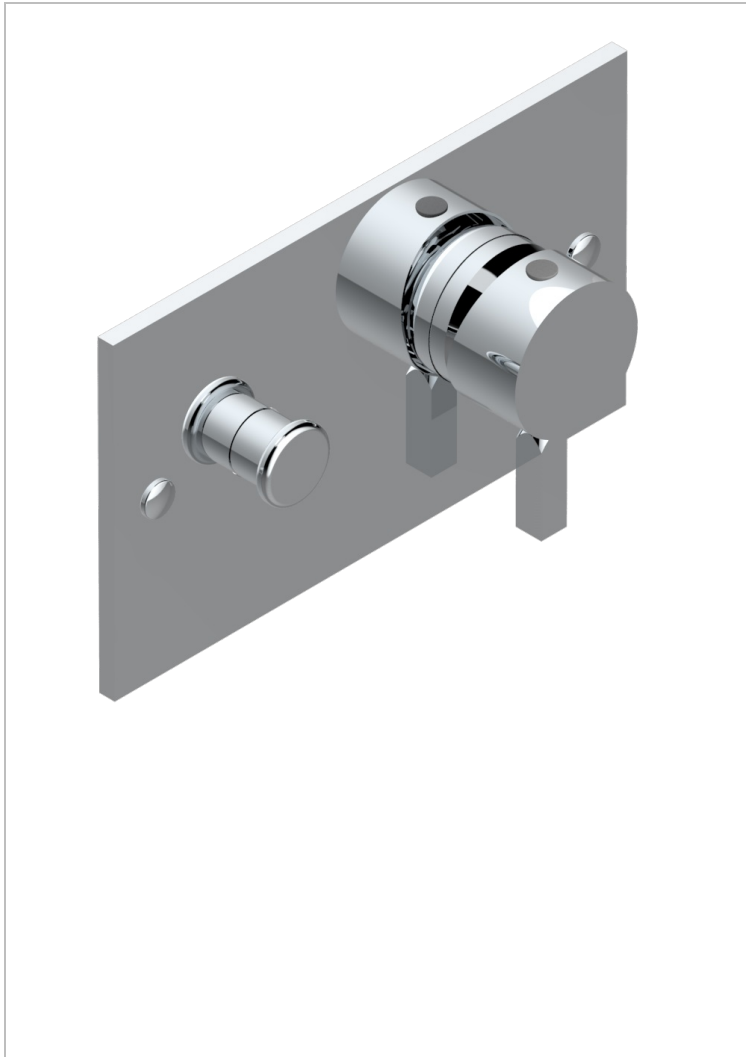

BELUGA WITH LEVER

G1U-6550B

Trim only for wall shower mixer with diverter

CHARACTERISTIC

- Beluga with lever
- Trim only for wall shower mixer with diverter

RELATED SKU'S

- Ref. G00-6550A Rough parts for shower mixer with diverter

AVAILABLE FINITIONS

Antique nickel - H28
Black ceram - D30
Blush PVD - H62
Brass color PVD - H49
Brown bronze color PVD - F33
Gold color PVD - H52

Graphite PVD - H64
Lacquered light bronze - D01
Matt Umber PVD - H67
Matt blush PVD - H60
Matt brass color PVD - H50
Matt brown bronze color PVD - F34