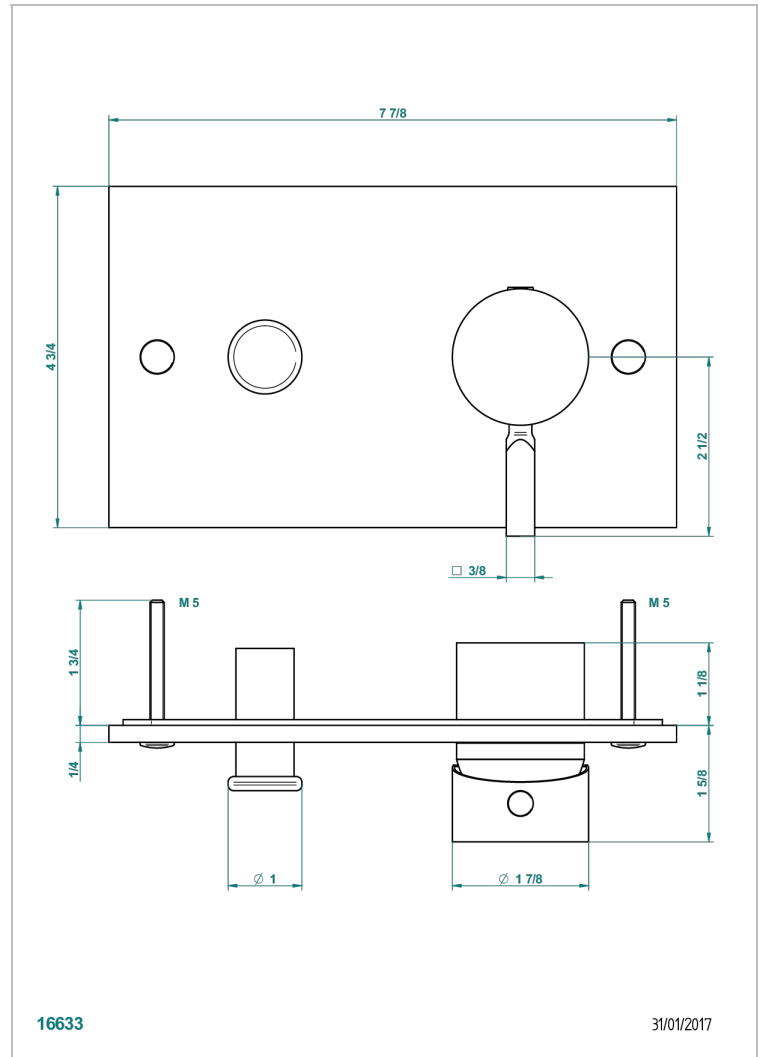

BELUGA WITH LEVER

G1U-6550B

Trim only for wall shower mixer with diverter

CHARACTERISTIC

- Beluga with lever
- Trim only for wall shower mixer with diverter

RELATED SKU'S

- Ref. G00-6550A Rough parts for shower mixer with diverter