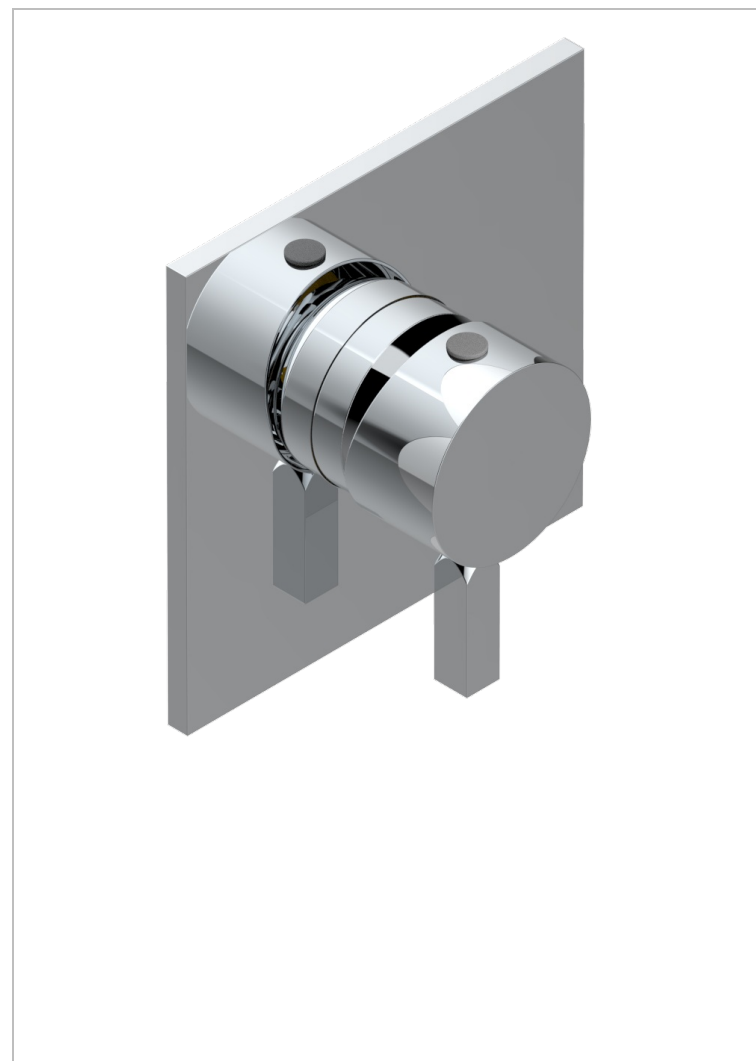

BELUGA WITH LEVER HANDLES

G1U-6540B

Wall shower mixer trim

CHARACTERISTIC

- Beluga with lever handles
- Wall shower mixer trim

RELATED SKU'S

- Ref. G00-6540A/US Built-in part for wall mounted flush fit shower mixer 2 inlets 1/2" -1 outlet 1/2" -US model

AVAILABLE FINITIONS

Black ceram - D30

Blush PVD - H62

Brass color PVD - H49

Brown bronze color PVD - F33

Chrome polished - A02

Chrome polished / gold polished - G02

Copper antique matt, coated - H07