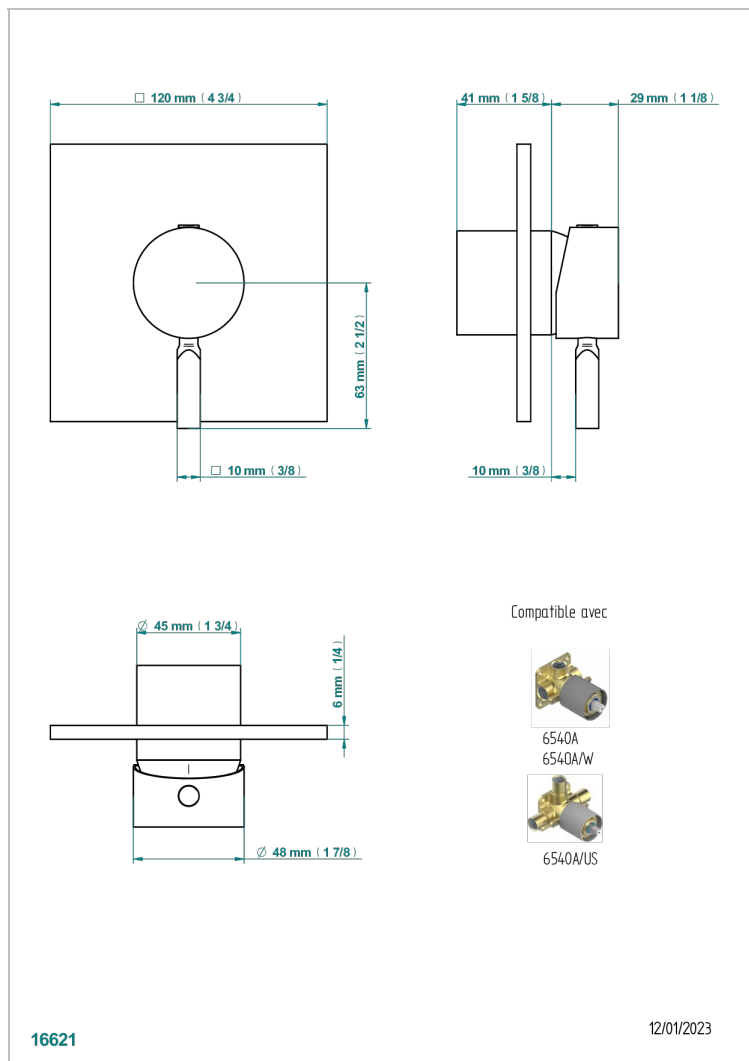

BELUGA WITH LEVER HANDLES

G1U-6540B

Wall shower mixer trim

CHARACTERISTIC

- Beluga with lever handles
- Wall shower mixer trim

RELATED SKU'S

- Ref. G00-6540A/US Built-in part for wall mounted flush fit shower mixer 2 inlets 1/2" -1 outlet 1/2" -US model