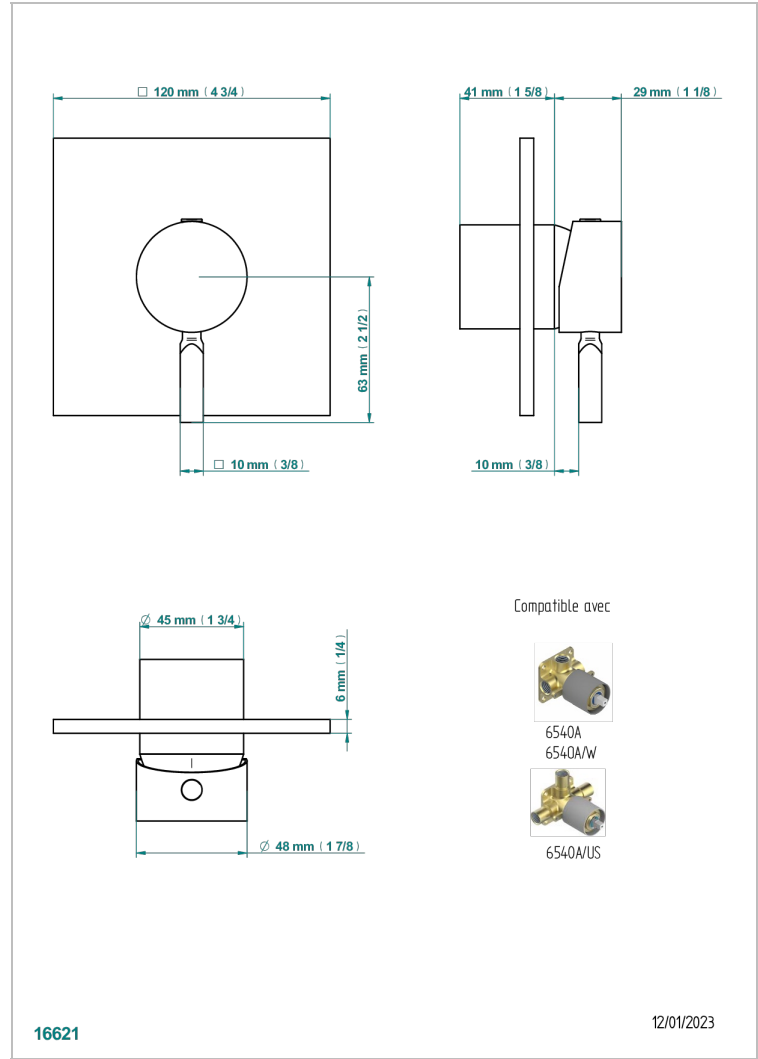

BELUGA CON MANETAS

G1U-6540B

Trim only for wall shower mixer

THG[®]
PARIS

CARACTERÍSTICAS

- Beluga con manetas
- Trim only for wall shower mixer

PRODUCTOS RELACIONADOS

- Ref. G00-6540A Rough parts for wall mounted flush fit shower mixer 2 x 1/2" inlets 1 x 1/2" outlet