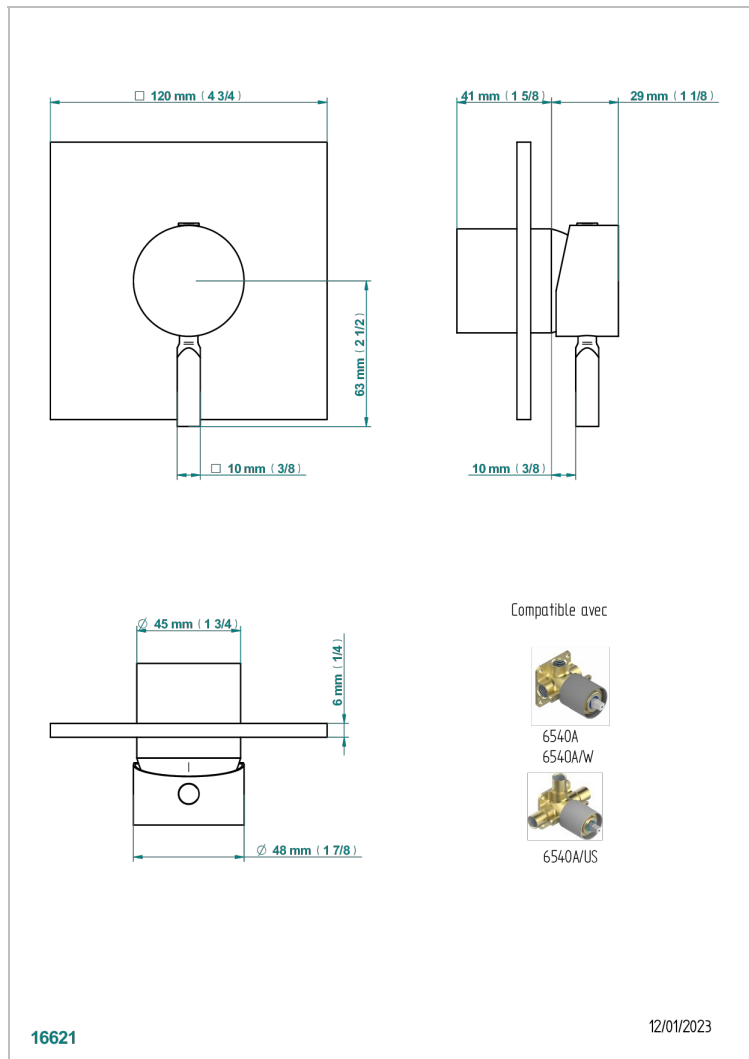

BELUGA WITH LEVER

G1U-6540B

Trim only for wall shower mixer

THG[®]
PARIS

CHARACTERISTIC

- Beluga with lever
- Trim only for wall shower mixer

RELATED SKU'S

- Ref. G00-6540A Rough parts for wall mounted flush fit shower mixer 2 x 1/2" inlets 1 x 1/2" outlet