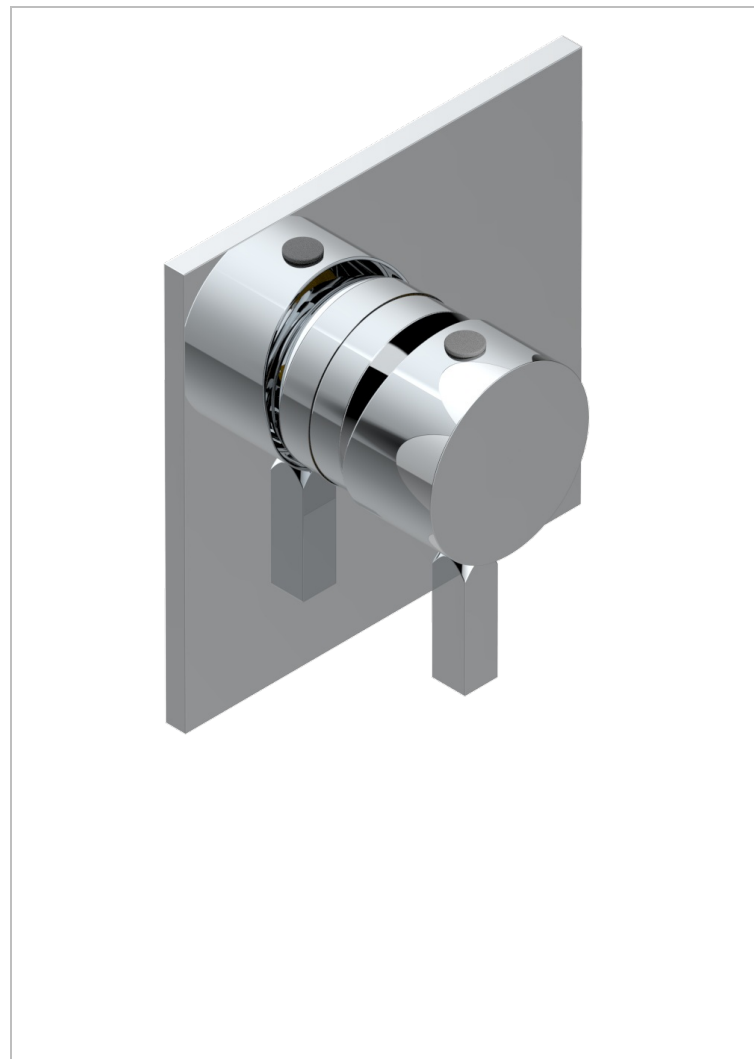

BELUGA WITH LEVER

G1U-6540B

Trim only for wall shower mixer

THG[®]
PARIS

CHARACTERISTIC

- Beluga with lever
- Trim only for wall shower mixer

RELATED SKU'S

- Ref. G00-6540A Rough parts for wall mounted flush fit shower mixer 2 x 1/2" inlets 1 x 1/2" outlet

AVAILABLE FINITIONS

Antique nickel - H28
Black ceram - D30
Blush PVD - H62
Brass color PVD - H49
Brown bronze color PVD - F33
Gold color PVD - H52

Graphite PVD - H64
Lacquered light bronze - D01
Matt Umber PVD - H67
Matt blush PVD - H60
Matt brass color PVD - H50
Matt brown bronze color PVD - F34