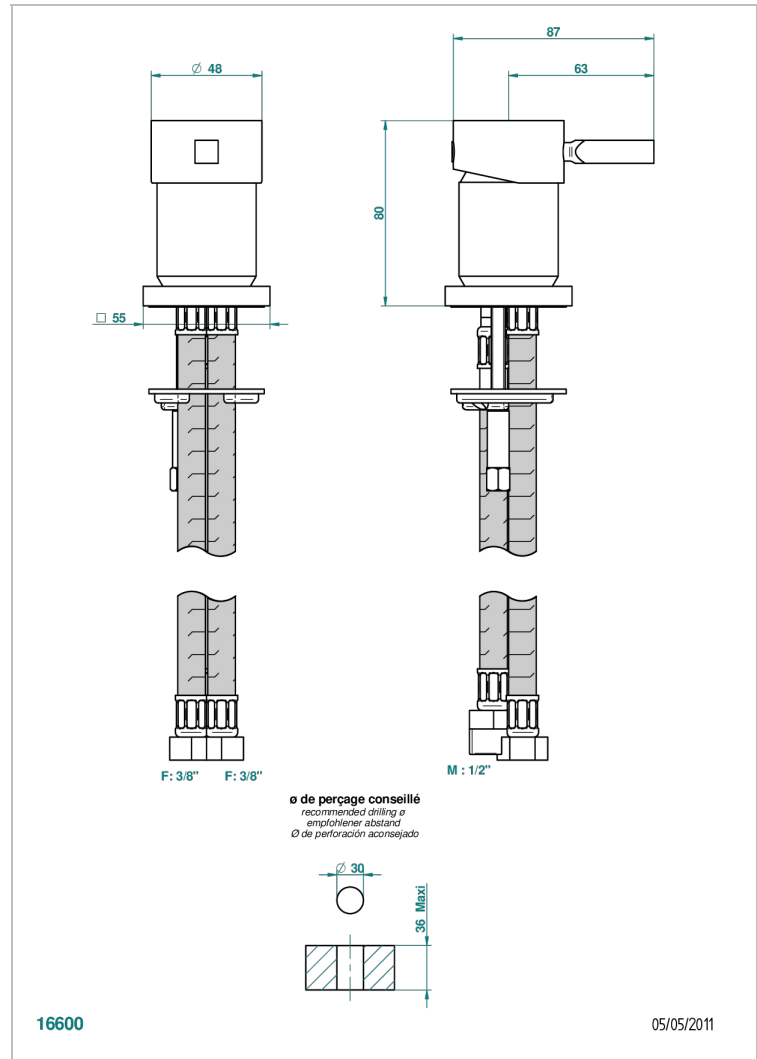

BELUGA WITH LEVER

G1U-6523

Rim mounted ceramic mixer

CHARACTERISTIC

- NF : NF EN 817 - I - Chrome

STANDARDS

AVAILABLE FINITIONS

Antique nickel - H28
Black ceram - D30
Blush PVD - H62
Brass color PVD - H49
Brown bronze color PVD - F33
Gold color PVD - H52