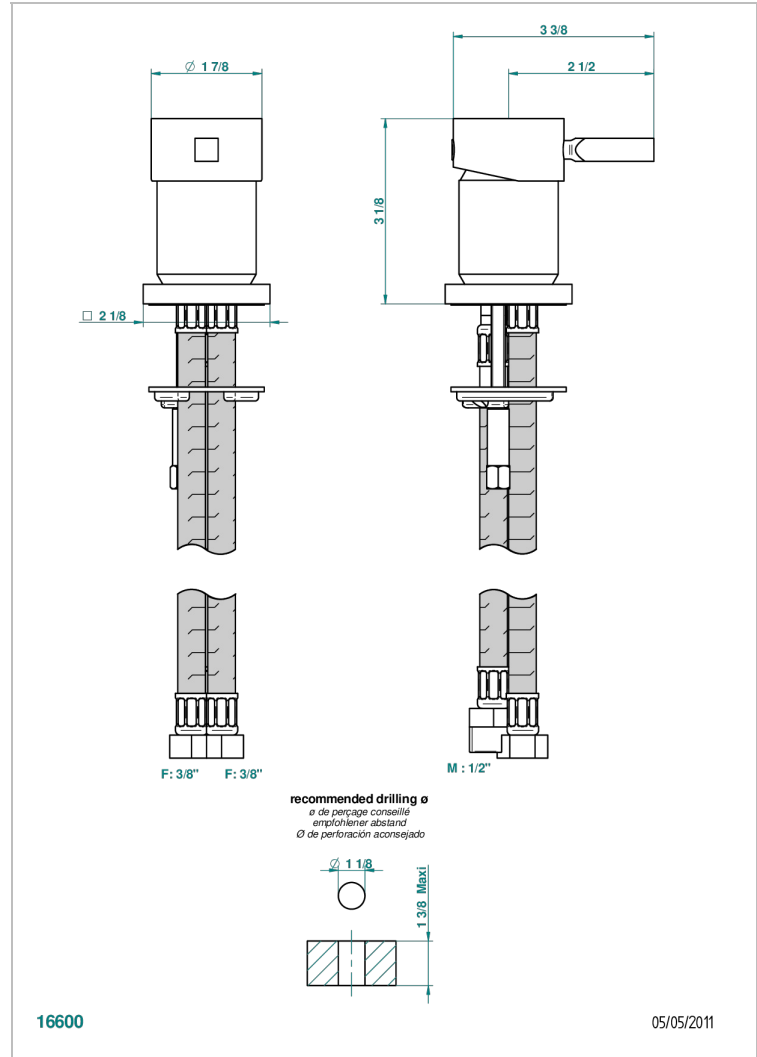

BELUGA WITH LEVER

G1U-6523

Rim mounted ceramic mixer

CHARACTERISTIC

- NF : NF EN 817 - I - Chrome

STANDARDS

AVAILABLE FINITIONS

Antique nickel - H28
Black ceram - D30
Blush PVD - H62
Brass color PVD - H49
Brown bronze color PVD - F33
Gold color PVD - H52