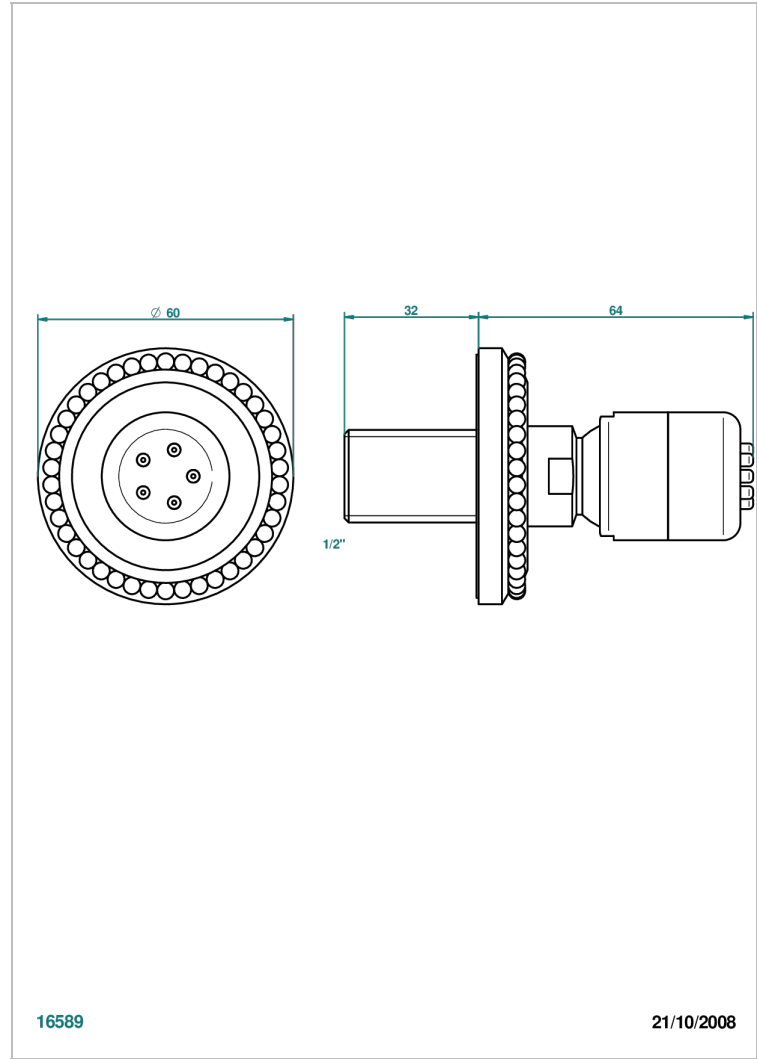

MONTE CARLO, GOLD PORCELAIN

U8B-290/B

Wall mounted body jet 1/2" with Easyclean system

THG[®]
PARIS

CHARACTERISTIC

- Monte Carlo, gold porcelain
- Wall mounted body jet 1/2" with Easyclean system

AVAILABLE FINITIONS

Varnished matt antique red copper (color finish) - H07