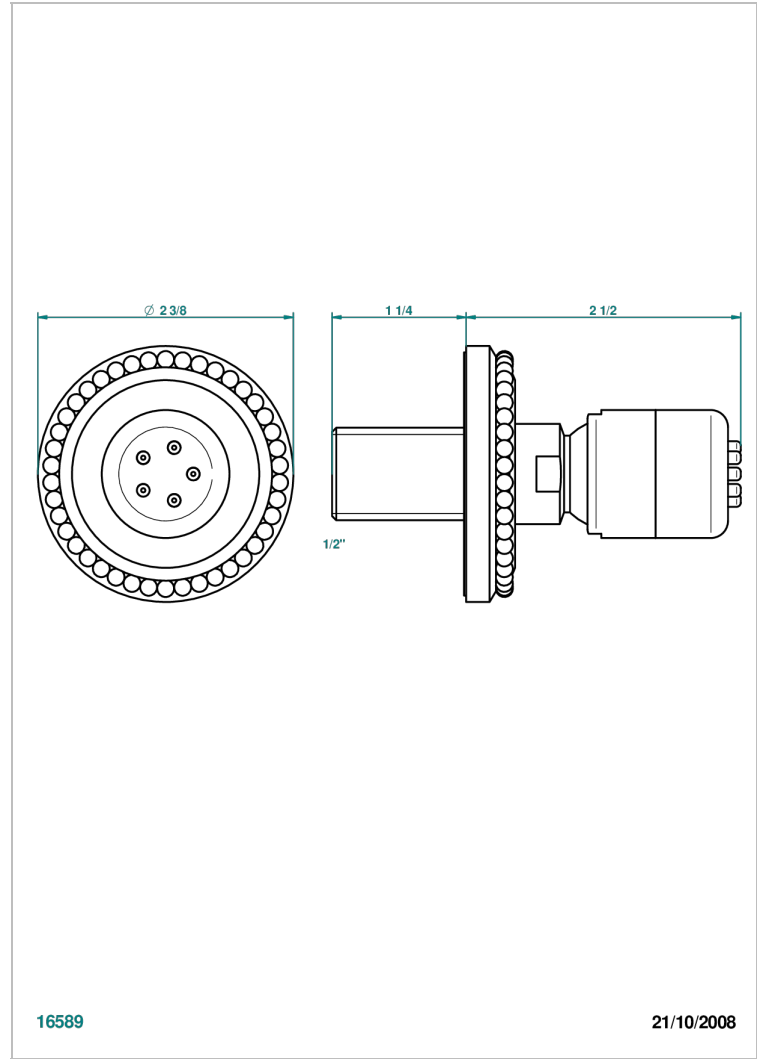

MONTE CARLO, GOLD PORCELAIN

U8B-290/B

Wall mounted body jet 1/2" with Easyclean system

THG[®]
PARIS

16589

21/10/2008

CHARACTERISTIC

- Monte Carlo, gold porcelain
- Wall mounted body jet 1/2" with Easyclean system

Varnished matt antique red copper (color finish) - H07