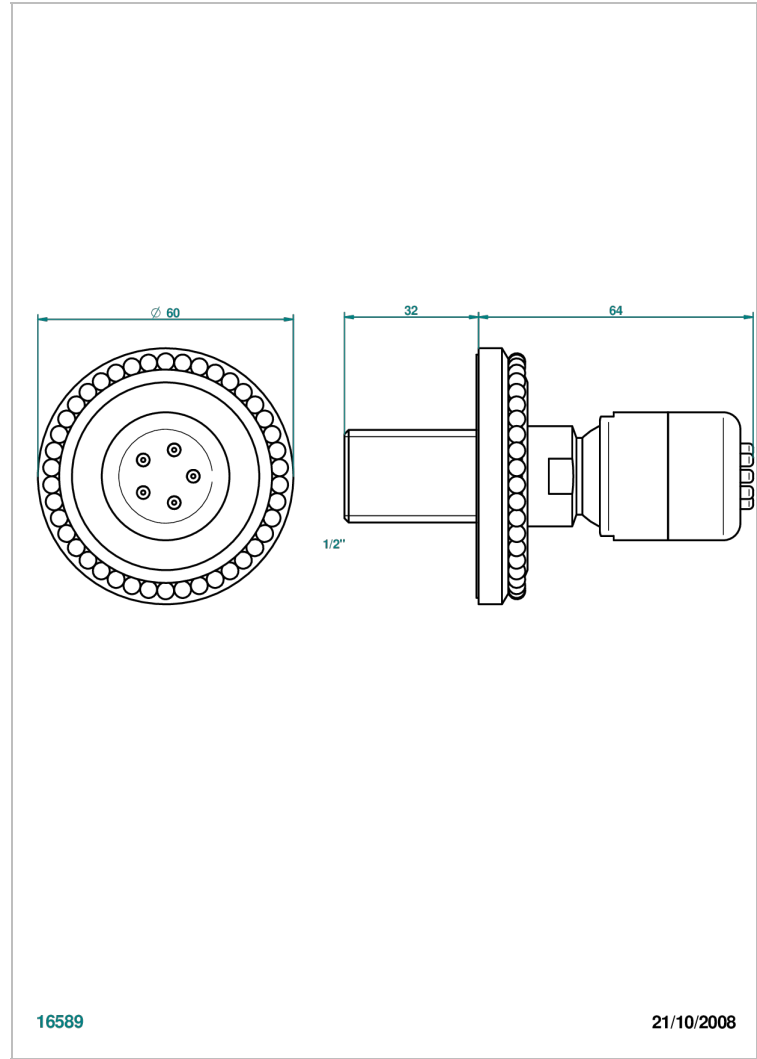

AMOUR DE TRIANON

G24-290/B

Wall mounted body jet 1/2" with Easyclean system

THG[®]
PARIS

CHARACTERISTIC

- Amour de Trianon
- Wall mounted body jet 1/2" with Easyclean system

TECHNICAL SPECS

- Recommandé : 3 bars (max. 5 bars) - Advised : 43,5 psi (max. 72 psi)
- 4 l/min à 3 bars (1.1 gpm at 43.5 psi)

Varnished matt antique red copper (color finish) - H07