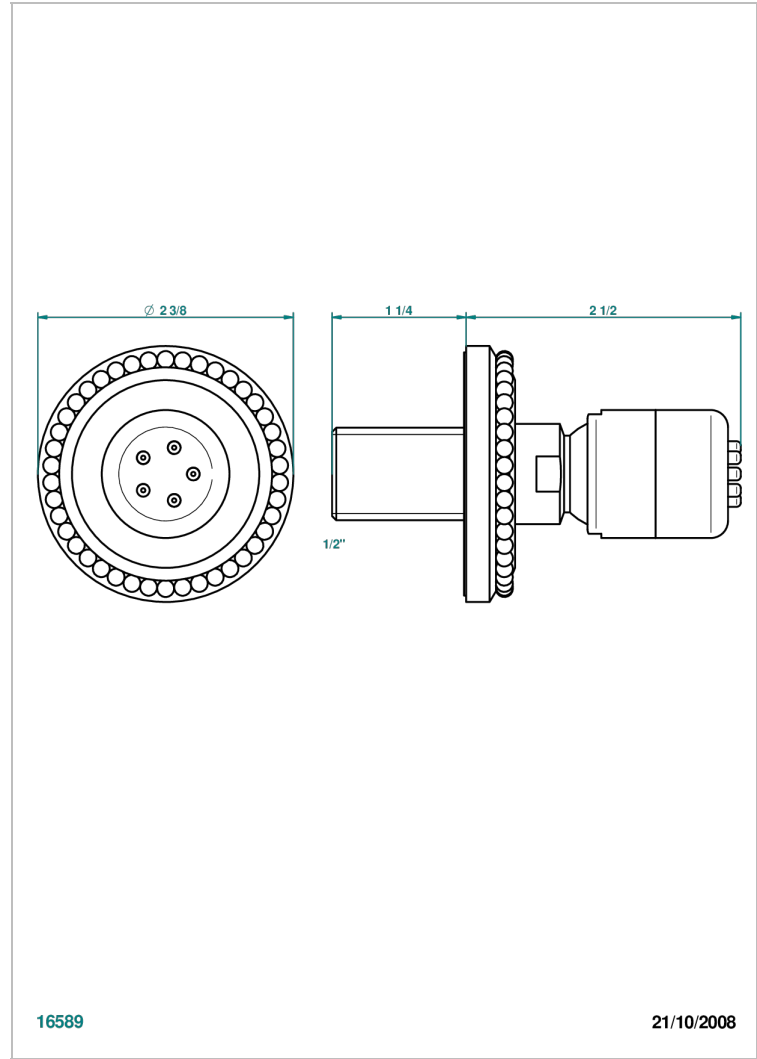

AMOUR DE TRIANON

G24-290/B

Wall mounted body jet 1/2" with Easyclean system

THG[®]
PARIS

CHARACTERISTIC

- Amour de Trianon
- Wall mounted body jet 1/2" with Easyclean system

TECHNICAL SPECS

- Recommandé : 3 bars (max. 5 bars) - Advised : 43,5 psi (max. 72 psi)
- 4 l/min à 3 bars (1.1 gpm at 43.5 psi)

Varnished matt antique red copper (color finish) - H07