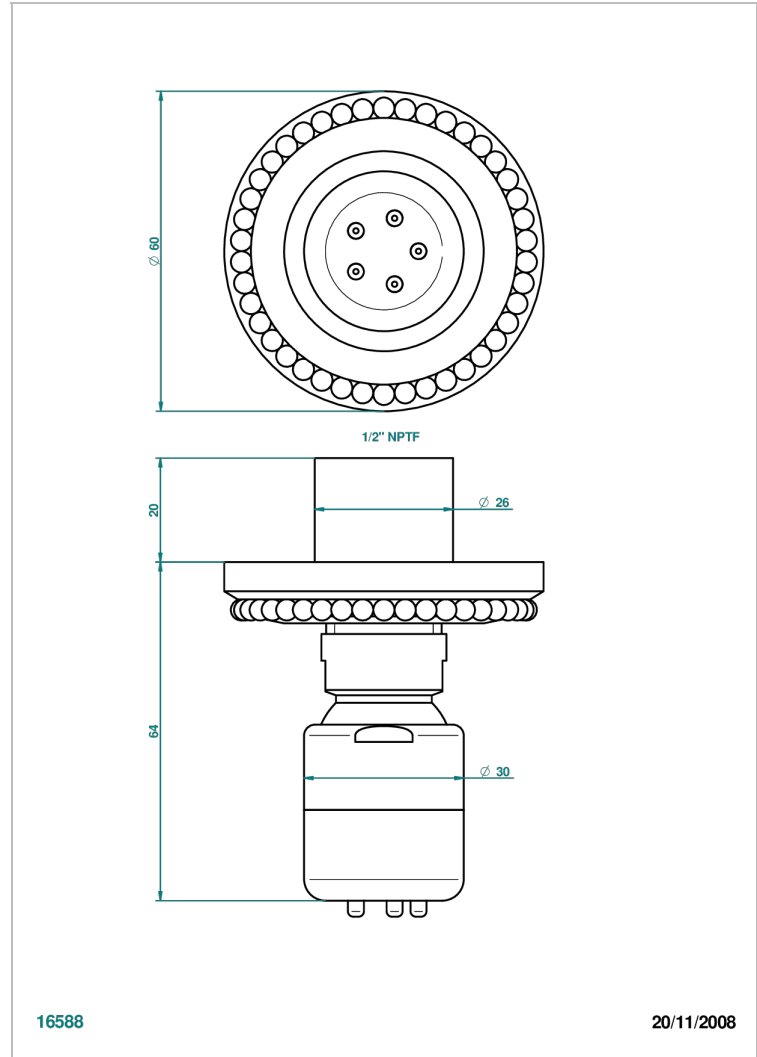

MONTE CARLO, GOLD PORCELAIN

U8B-290/BUS

Body spray 1/2" with Easyclean system

THG[®]
PARIS

16588

20/11/2008

CHARACTERISTIC

- Monte Carlo, gold porcelain
- Body spray 1/2" with Easyclean system

AVAILABLE FINITIONS

Black ceram - D30
Chrome polished - A02
Chrome polished / gold polished - G02
Copper antique matt, coated - H07
Gold mat - F07
Gold polished - F01

Light coated bronze - D01
Matt chrome (American satin) - C02
Matt nickel (American satin) - C01
Nickel antique / Sovereign - H28
Nickel polished - B01
Soft gold - F30