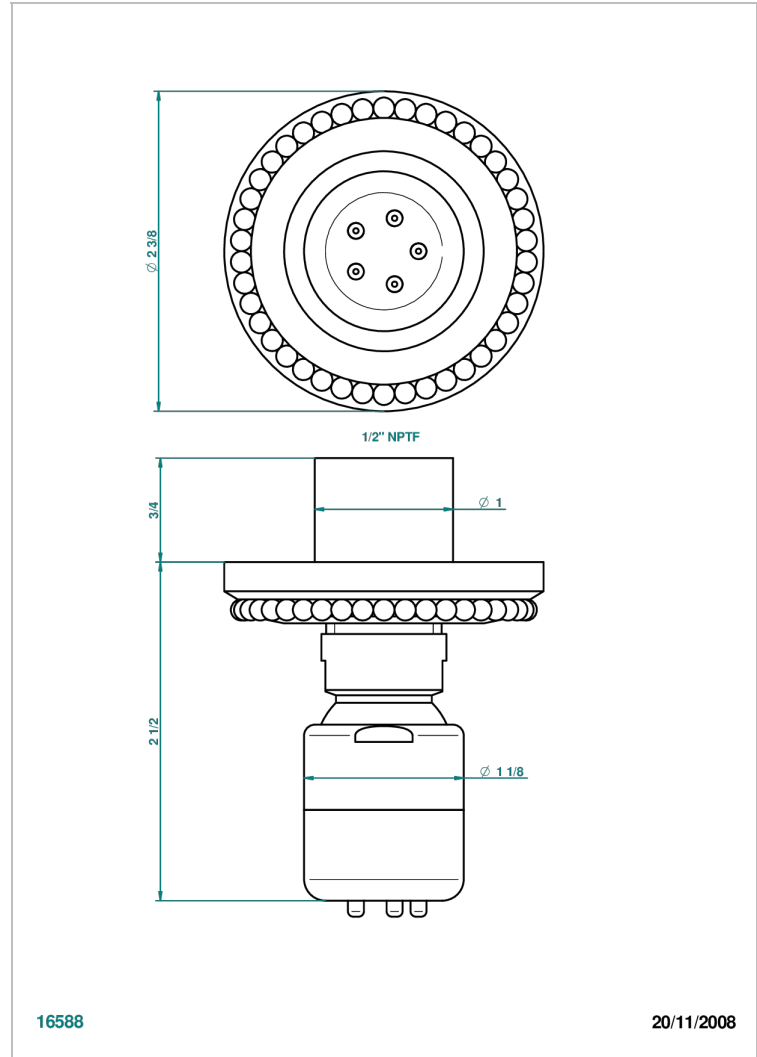

# MONTE CARLO, GOLD PORCELAIN

U8B-290/BUS

Body spray 1/2" with Easyclean system

## CHARACTERISTIC

- Monte Carlo, gold porcelain
- Body spray 1/2" with Easyclean system