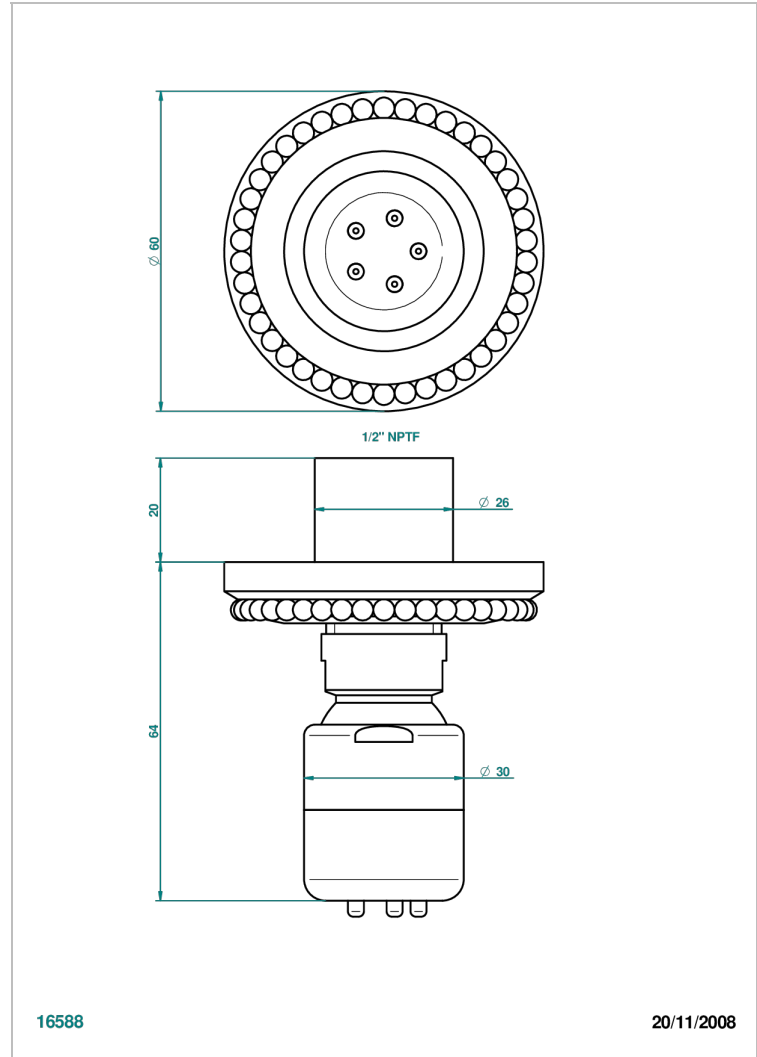

VERSAILLES

G14-290/BUS

Body spray 1/2" with Easyclean system

16588

20/11/2008

CHARACTERISTIC

- Versailles
- Body spray 1/2" with Easyclean system

AVAILABLE FINITIONS

Black ceram - D30
Blush PVD - H62
Brass color PVD - H49
Brown bronze color PVD - F33
Chrome polished - A02
Chrome polished / gold polished - G02

Copper antique matt, coated - H07
Gold color PVD - H52
Gold mat - F07
Gold polished - F01
Graphite PVD - H64
Light coated bronze - D01