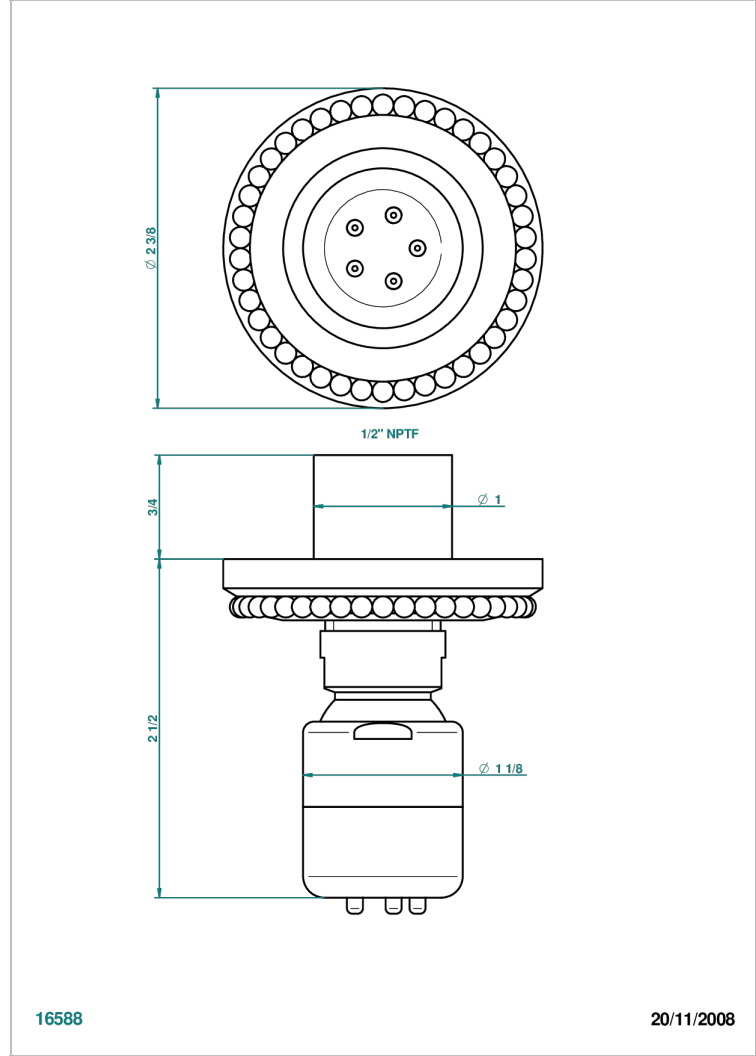

# VERSAILLES

G14-290/BUS

Body spray 1/2" with Easyclean system

## CHARACTERISTIC

- Versailles
- Body spray 1/2" with Easyclean system