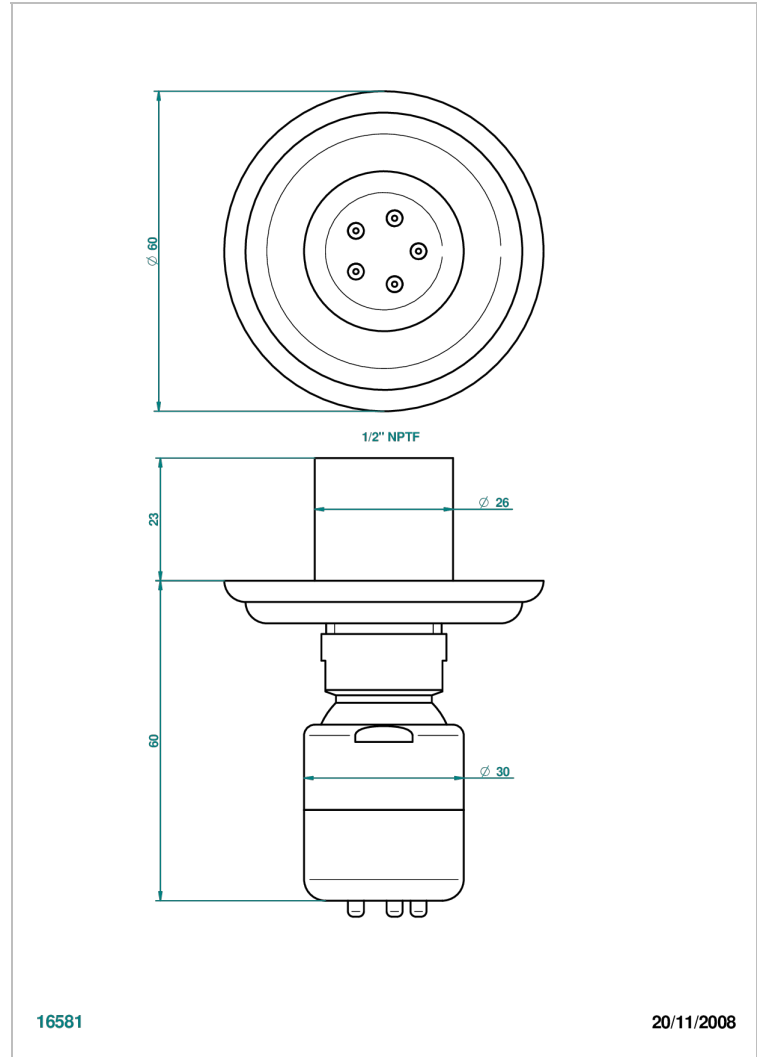

TROCADERO LAPIS LAZULI

U7B-290/BUS

Body spray 1/2" with Easyclean system

CHARACTERISTIC

- Trocadéro Lapis Lazuli
- Body spray 1/2" with Easyclean system

AVAILABLE FINITIONS

Black ceram - D30
Blush PVD - H62
Brass color PVD - H49
Brown bronze color PVD - F33
Chrome polished - A02
Chrome polished / gold polished - G02