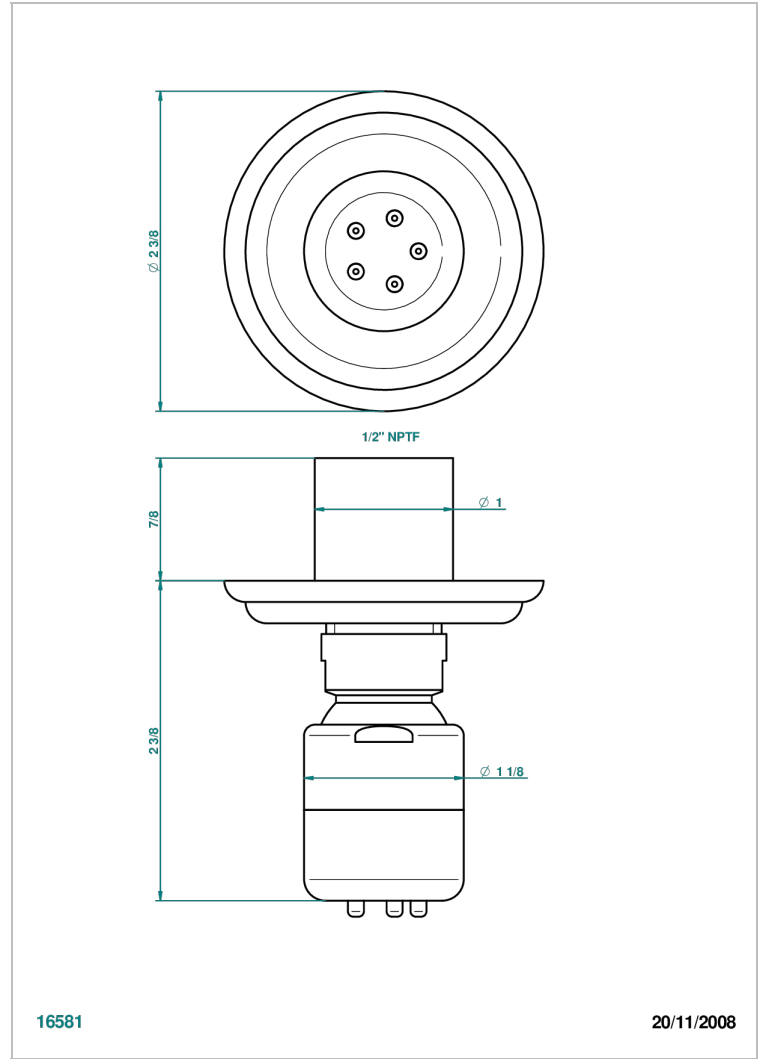

# TROCADERO LAPIS LAZULI

U7B-290/BUS

Body spray 1/2" with Easyclean system

THG<sup>®</sup>  
PARIS

## CHARACTERISTIC

- Trocadéro Lapis Lazuli
- Body spray 1/2" with Easyclean system