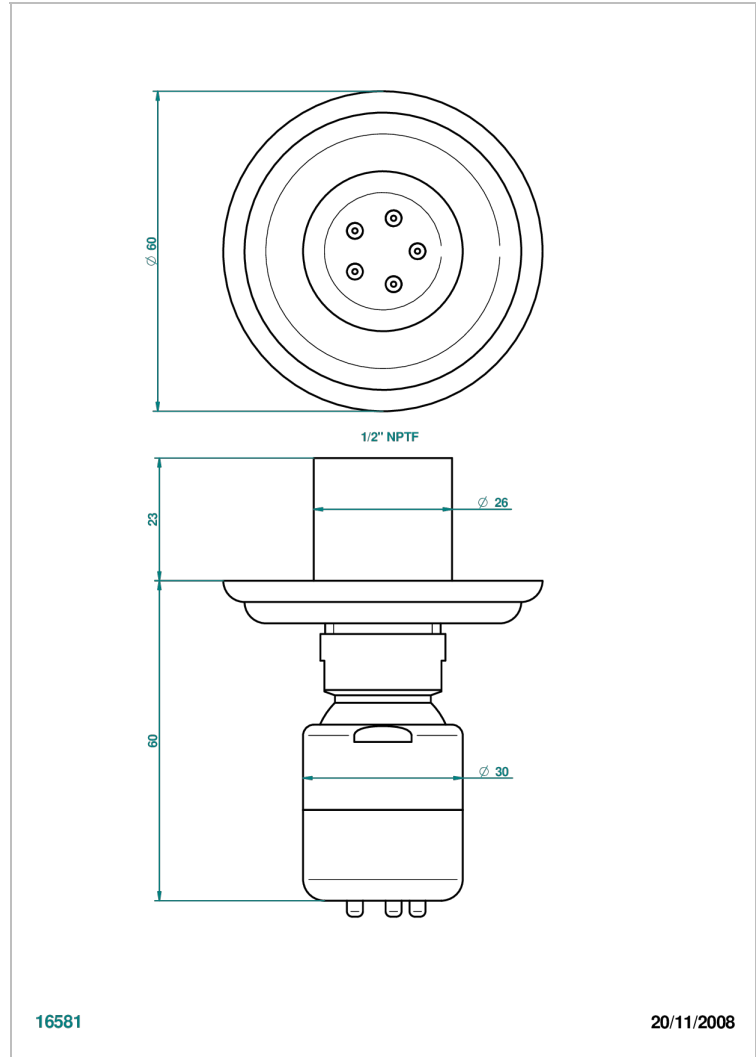

TROCADERO MALACHITE

U7A-290/BUS

Body spray 1/2" with Easyclean system

THG[®]
PARIS

16581

20/11/2008

CHARACTERISTIC

- Trocadéro Malachite
- Body spray 1/2" with Easyclean system