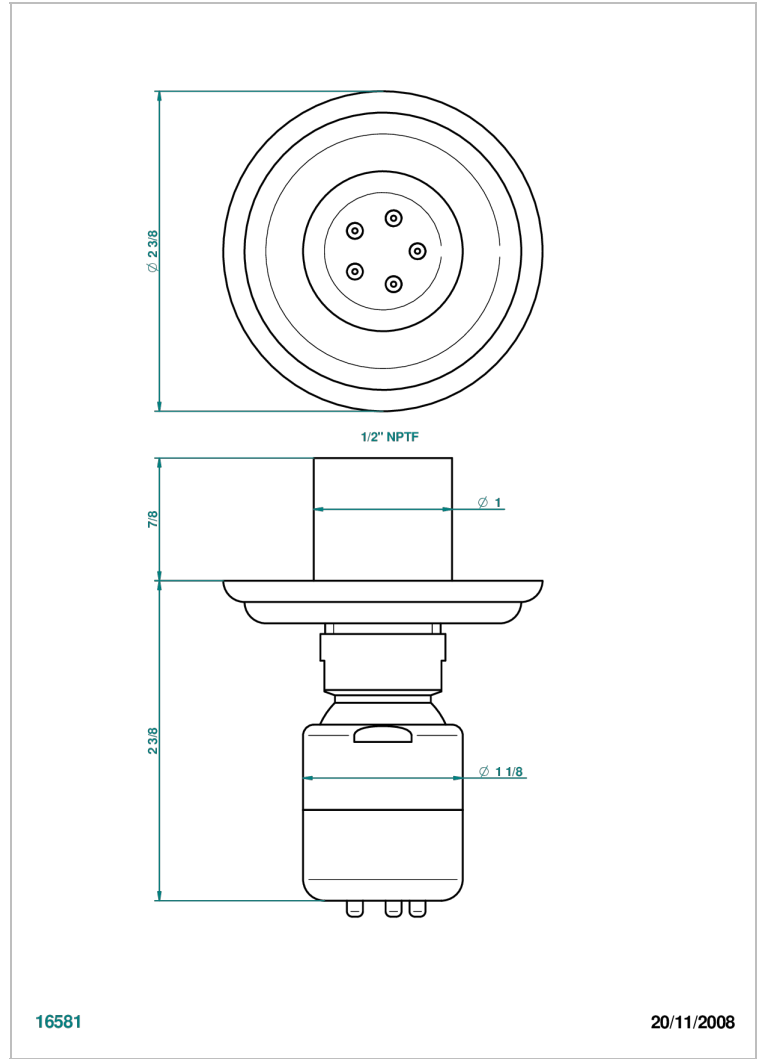

TROCADERO MALACHITE

U7A-290/BUS

Body spray 1/2" with Easyclean system

THG[®]
PARIS

CHARACTERISTIC

- Trocadéro Malachite
- Body spray 1/2" with Easyclean system

AVAILABLE FINITIONS

Black ceram - D30
Blush PVD - H62
Brass color PVD - H49
Brown bronze color PVD - F33
Chrome polished - A02
Chrome polished / gold polished - G02