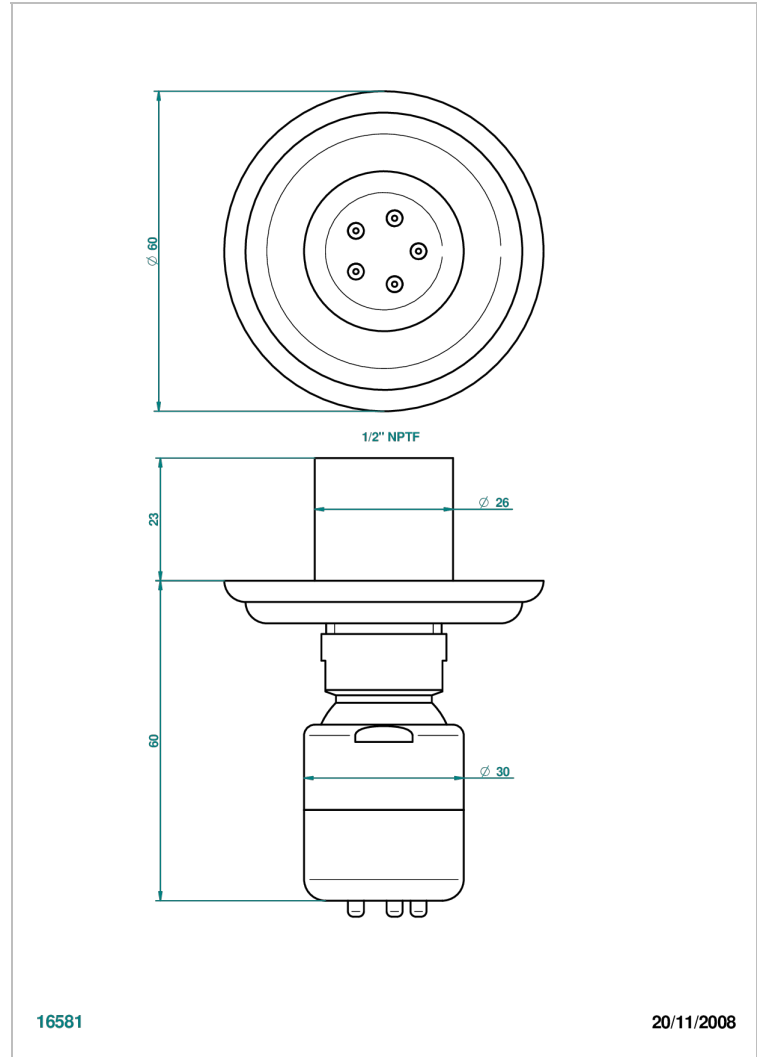

PETALE DE CRISTAL - CLEAR CRYSTAL FINE GOLD THREAD

U6E-290/BUS

Body spray 1/2" with Easyclean system

THG[®]
PARIS

16581

20/11/2008

CHARACTERISTIC

- Pétale de Cristal - Clear crystal fine gold thread
- Body spray 1/2" with Easyclean system