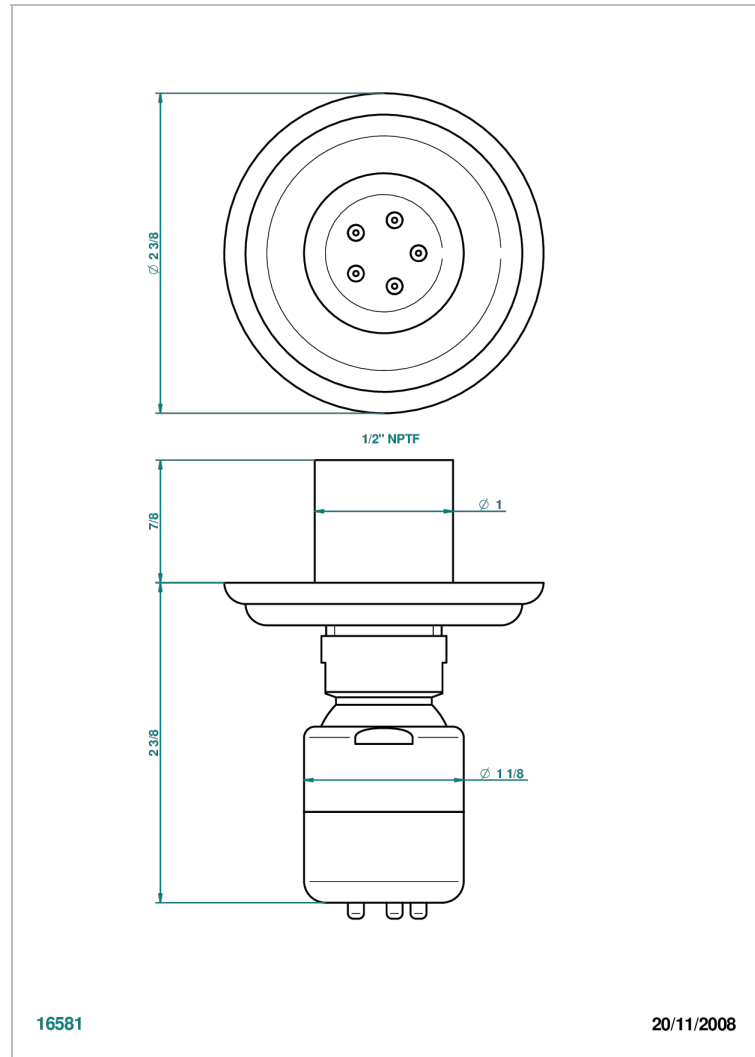

PETALE DE CRISTAL - CLEAR CRYSTAL FINE GOLD THREAD

U6E-290/BUS

Body spray 1/2" with Easyclean system

THG[®]
PARIS

16581

20/11/2008

CHARACTERISTIC

- Pétale de Cristal - Clear crystal fine gold thread
- Body spray 1/2" with Easyclean system