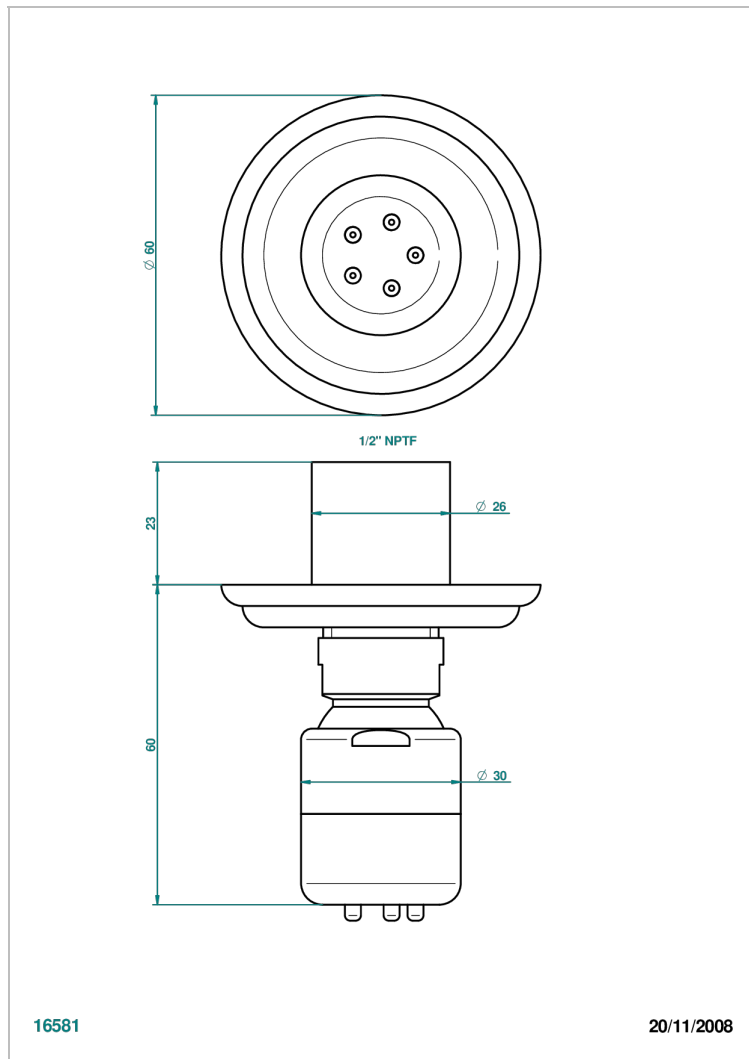

# PETALE DE CRISTAL - BLACK CRYSTAL

U6D-290/BUS

Body spray 1/2" with Easyclean system

THG<sup>®</sup>  
PARIS

16581

20/11/2008

## CHARACTERISTIC

- Pétale de Cristal - Black crystal
- Body spray 1/2" with Easyclean system