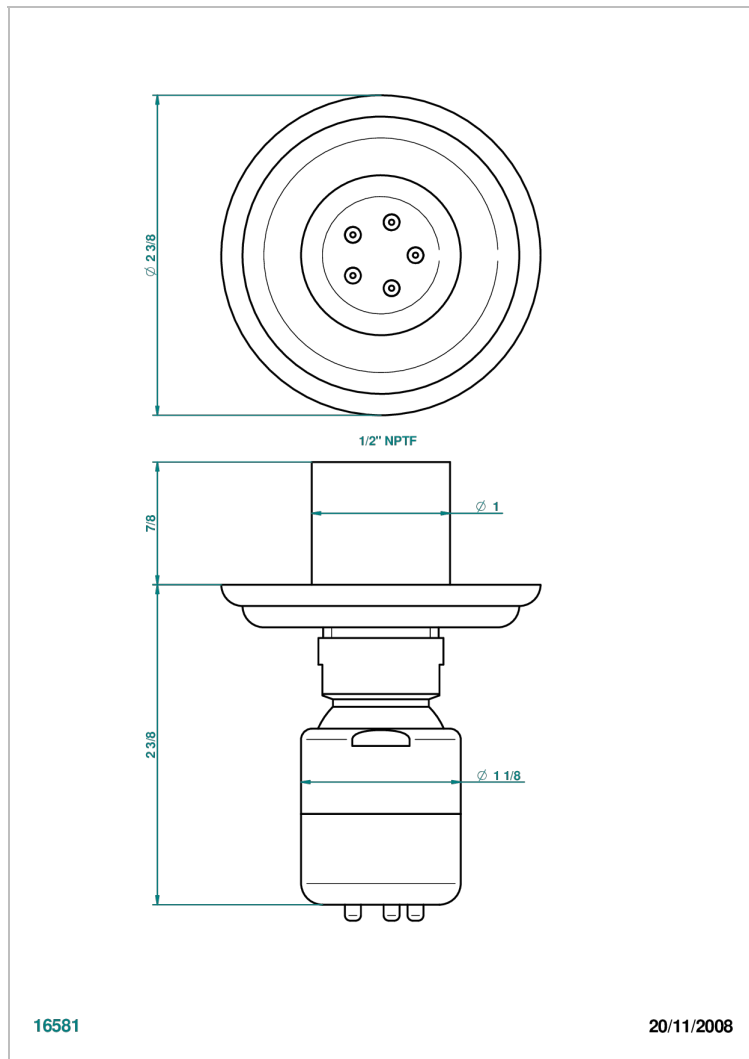

# PETALE DE CRISTAL - BLACK CRYSTAL

U6D-290/BUS

Body spray 1/2" with Easyclean system

THG<sup>®</sup>  
PARIS

## CHARACTERISTIC

- Pétale de Cristal - Black crystal
- Body spray 1/2" with Easyclean system