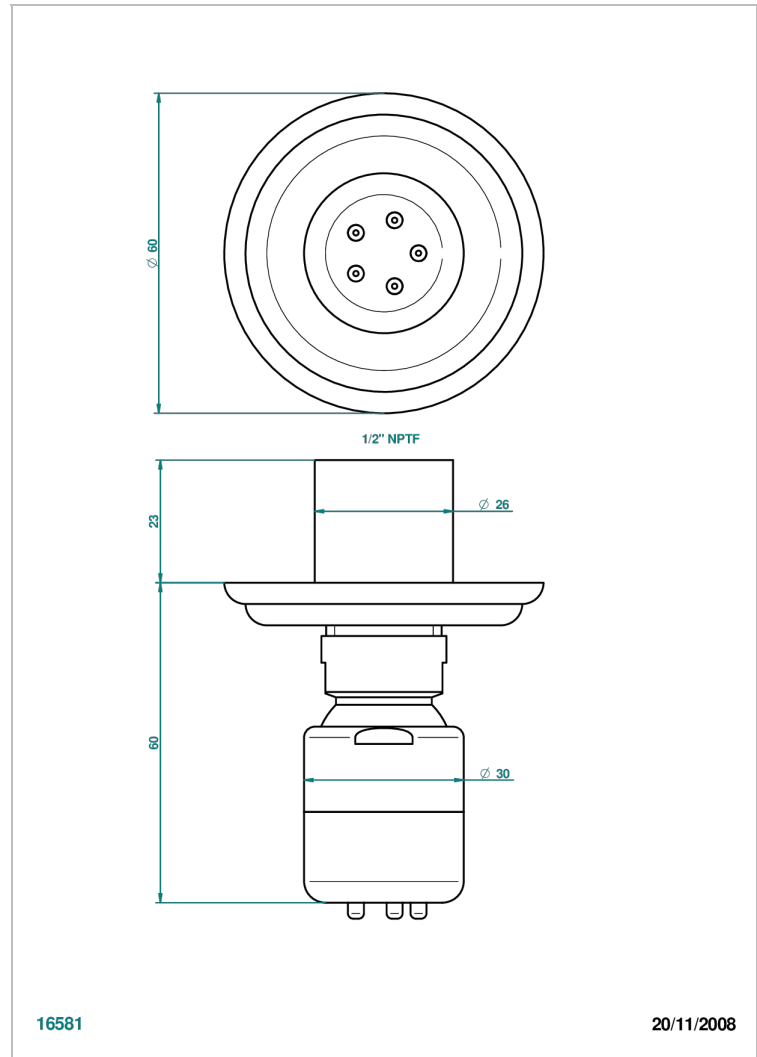

PETALE DE CRISTAL - RED CRYSTAL

U6C-290/BUS

Body spray 1/2" with Easyclean system

THG[®]
PARIS

CHARACTERISTIC

- Pétale de Cristal - Red crystal
- Body spray 1/2" with Easyclean system

AVAILABLE FINITIONS

Black ceram - D30
Blush PVD - H62
Brass color PVD - H49
Brown bronze color PVD - F33
Chrome polished - A02
Chrome polished / gold polished - G02