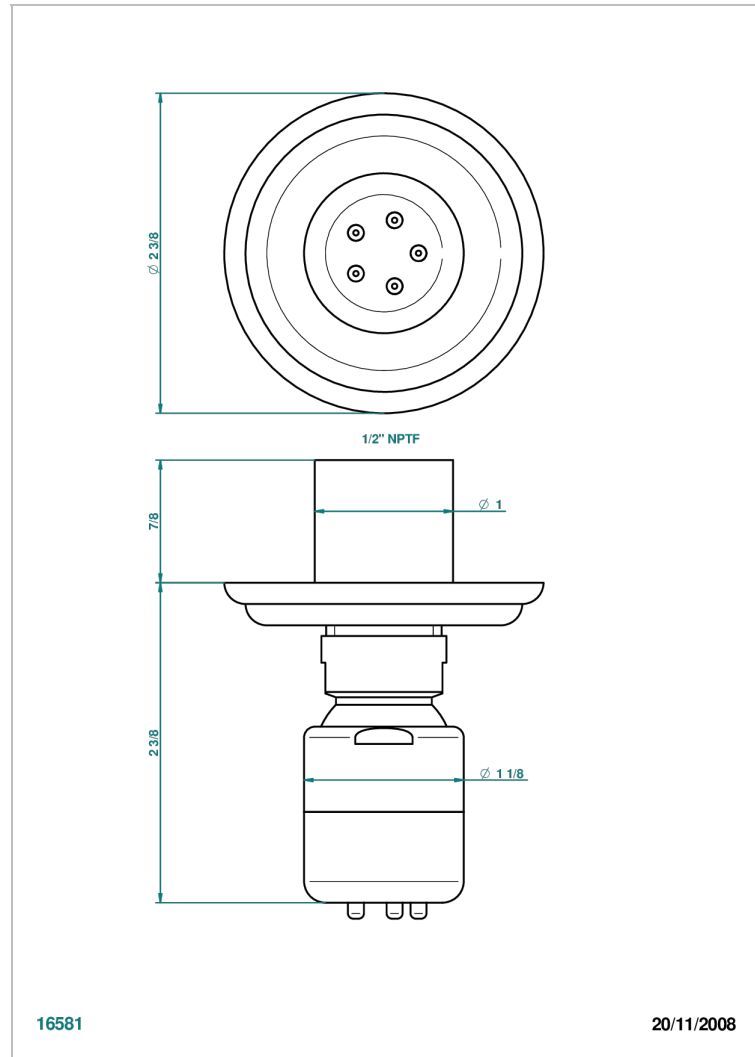

PETALE DE CRISTAL - RED CRYSTAL

U6C-290/BUS

Body spray 1/2" with Easyclean system

CHARACTERISTIC

- Pétale de Cristal - Red crystal
- Body spray 1/2" with Easyclean system

AVAILABLE FINITIONS

Black ceram - D30
Blush PVD - H62
Brass color PVD - H49
Brown bronze color PVD - F33
Chrome polished - A02
Chrome polished / gold polished - G02