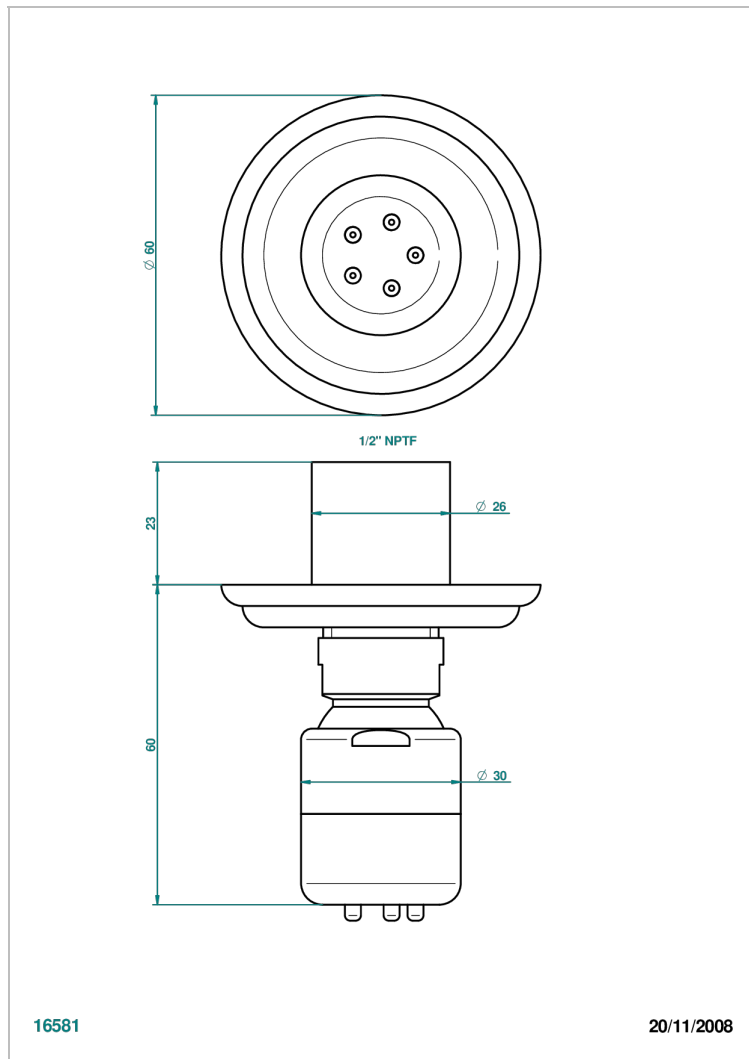

PETALE DE CRISTAL - BLUE CRYSTAL

U6B-290/BUS

Body spray 1/2" with Easyclean system

THG[®]
PARIS

16581

20/11/2008

CHARACTERISTIC

- Pétale de Cristal - Blue crystal
- Body spray 1/2" with Easyclean system