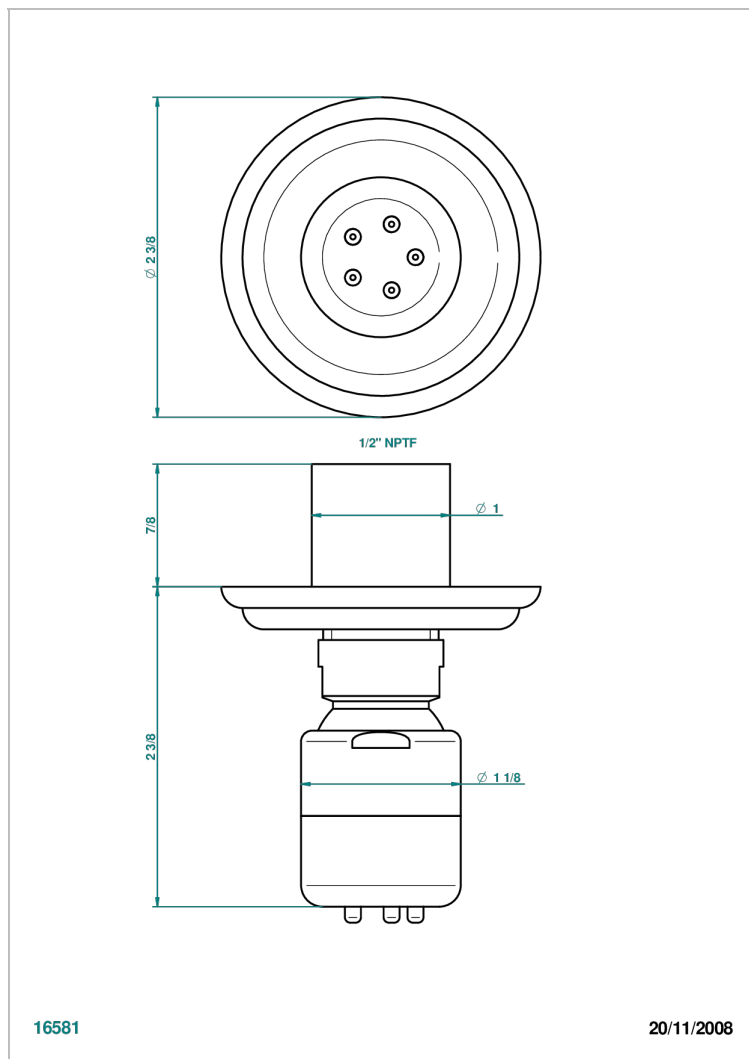

# PETALE DE CRISTAL - BLUE CRYSTAL

U6B-290/BUS

Body spray 1/2" with Easyclean system

THG<sup>®</sup>  
PARIS

## CHARACTERISTIC

- Pétale de Cristal - Blue crystal
- Body spray 1/2" with Easyclean system