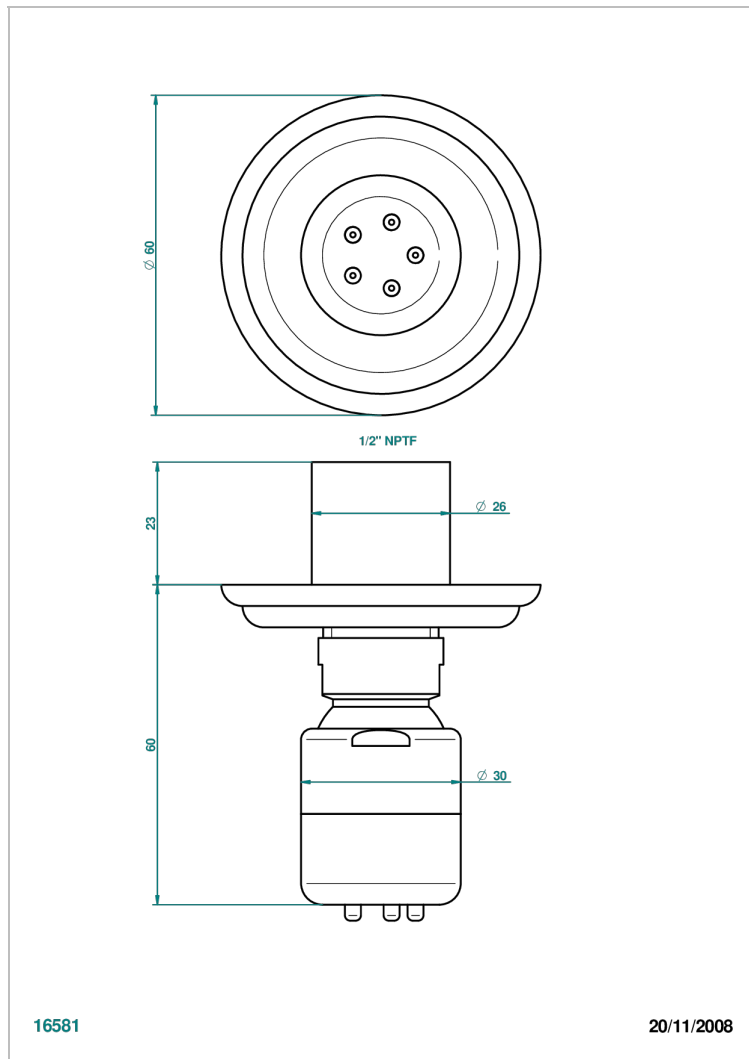

PETALE DE CRISTAL - CLEAR CRYSTAL

U6A-290/BUS

Body spray 1/2" with Easyclean system

THG[®]
PARIS

16581

20/11/2008

CHARACTERISTIC

- Pétale de Cristal - Clear crystal
- Body spray 1/2" with Easyclean system