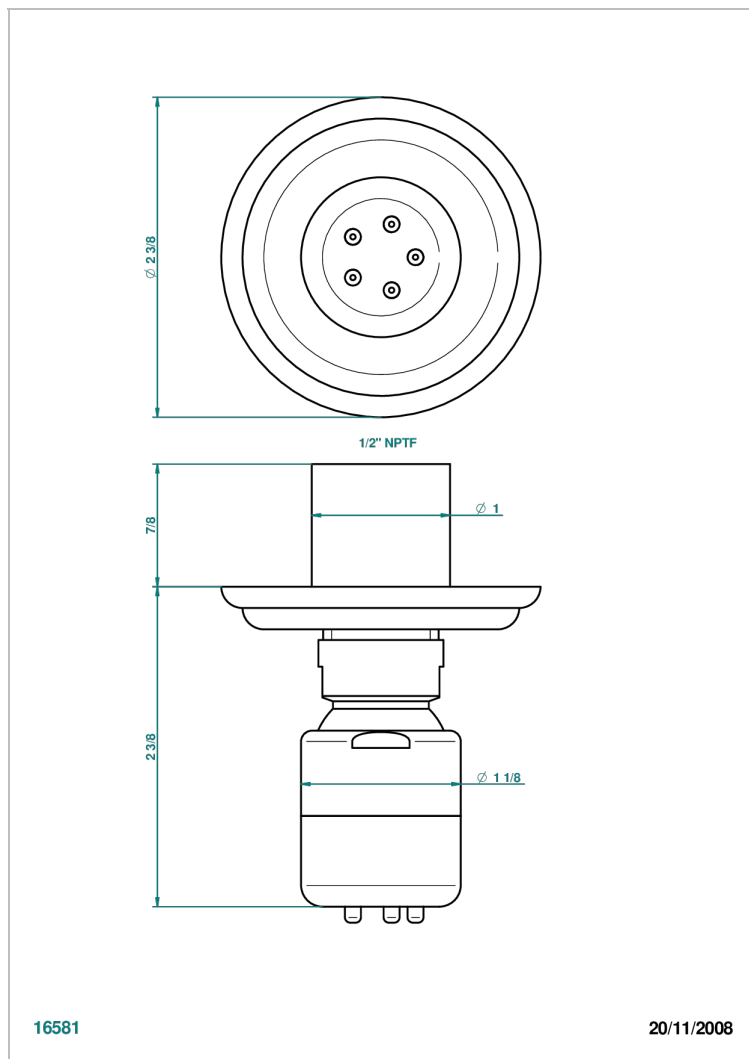

PETALE DE CRISTAL - CLEAR CRYSTAL

U6A-290/BUS

Body spray 1/2" with Easyclean system

THG[®]
PARIS

CHARACTERISTIC

- Pétale de Cristal - Clear crystal
- Body spray 1/2" with Easyclean system

AVAILABLE FINITIONS