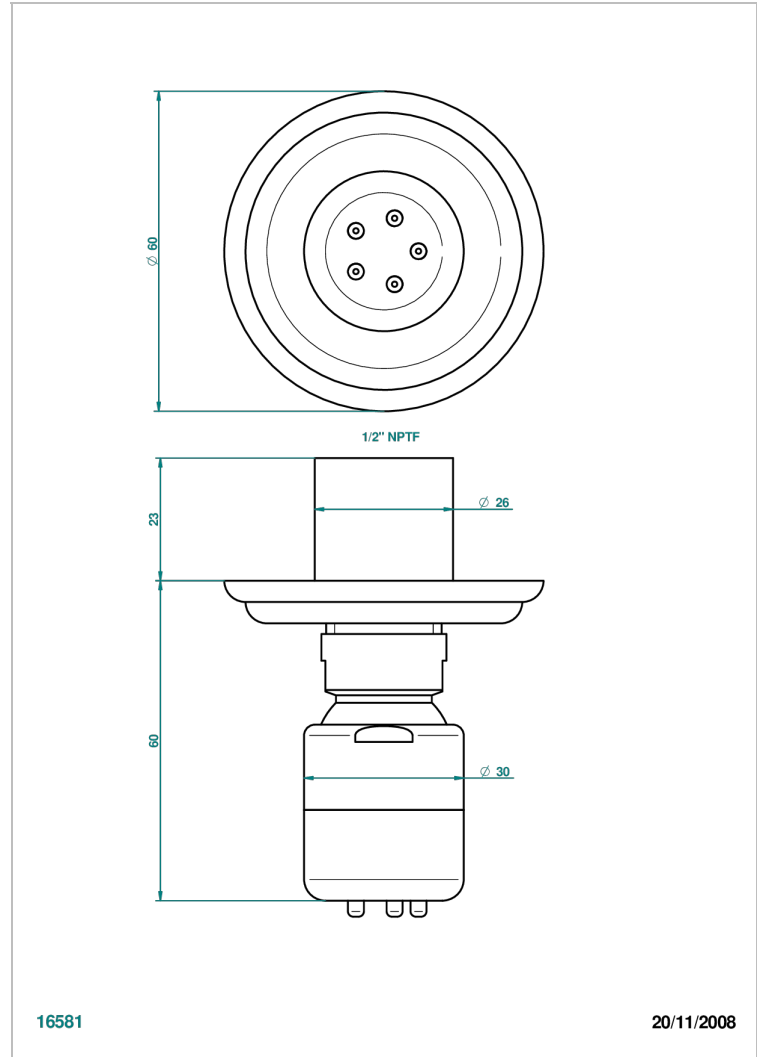

SUN DRAGON

U5D-290/BUS

Body spray 1/2" with Easyclean system

THG[®]
PARIS

CHARACTERISTIC

- Sun Dragon
- Body spray 1/2" with Easyclean system

AVAILABLE FINITIONS

Black ceram - D30
Blush PVD - H62
Brass color PVD - H49
Brown bronze color PVD - F33
Chrome polished - A02
Chrome polished / gold polished - G02