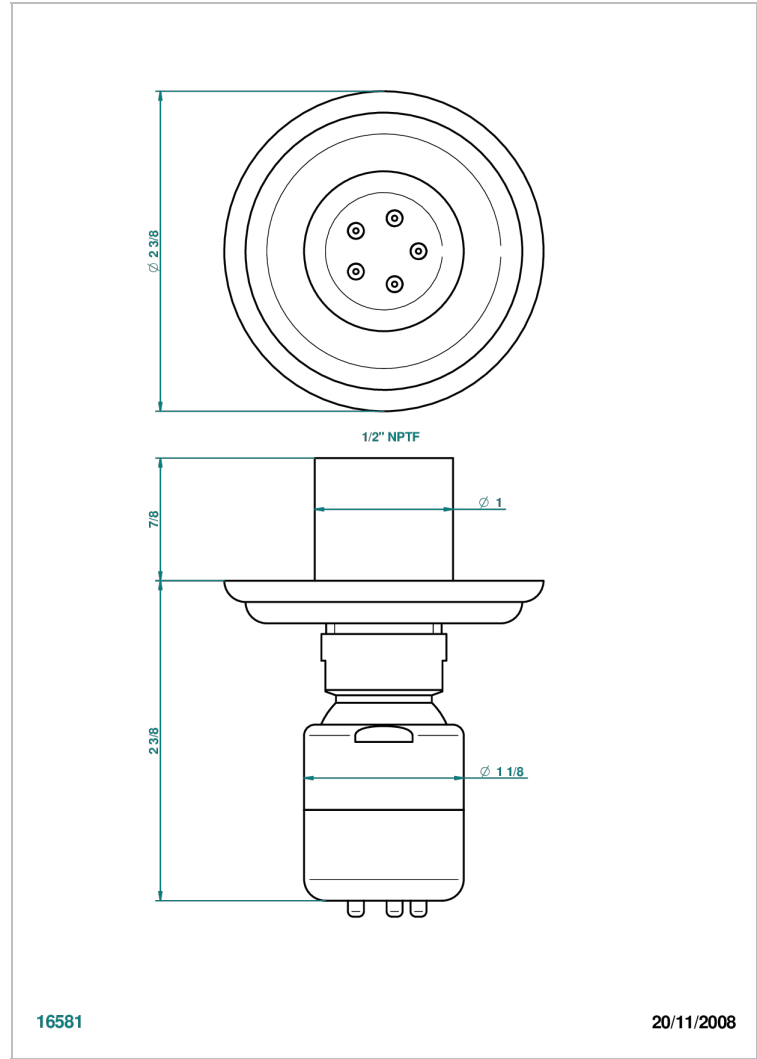

# SUN DRAGON

U5D-290/BUS

Body spray 1/2" with Easyclean system

## CHARACTERISTIC

- Sun Dragon
- Body spray 1/2" with Easyclean system