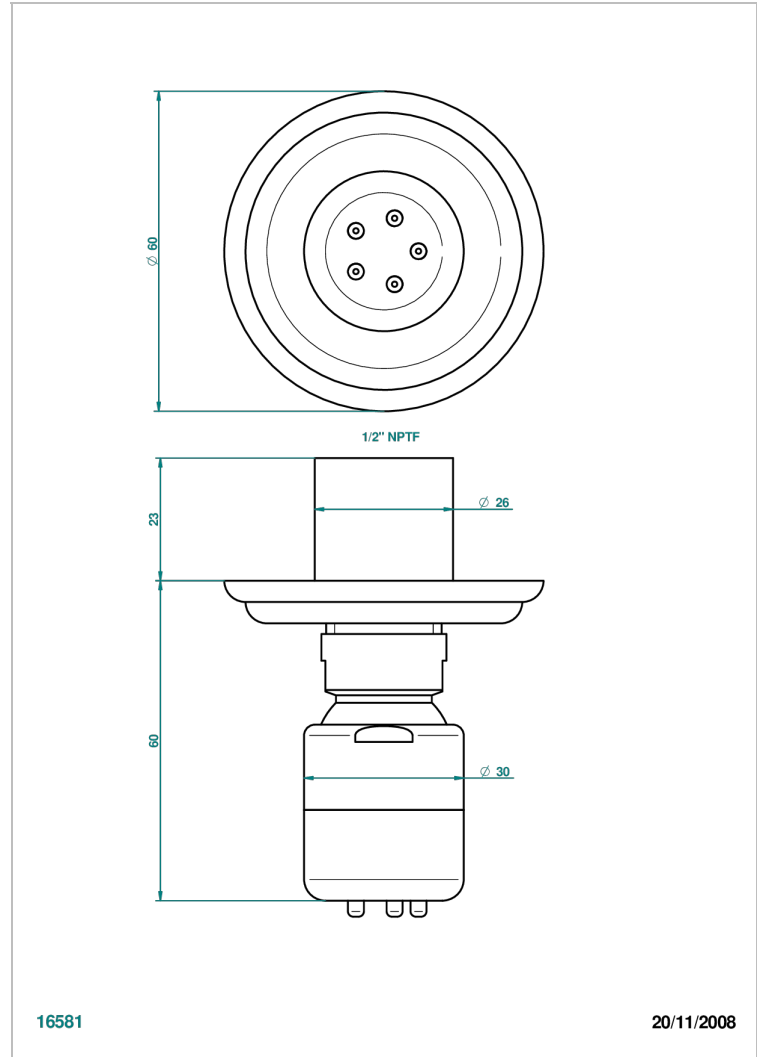

DUOMO CRYSTAL

U4F-290/BUS

Body spray 1/2" with Easyclean system

16581

20/11/2008

CHARACTERISTIC

- Duomo Crystal
- Body spray 1/2" with Easyclean system

AVAILABLE FINITIONS