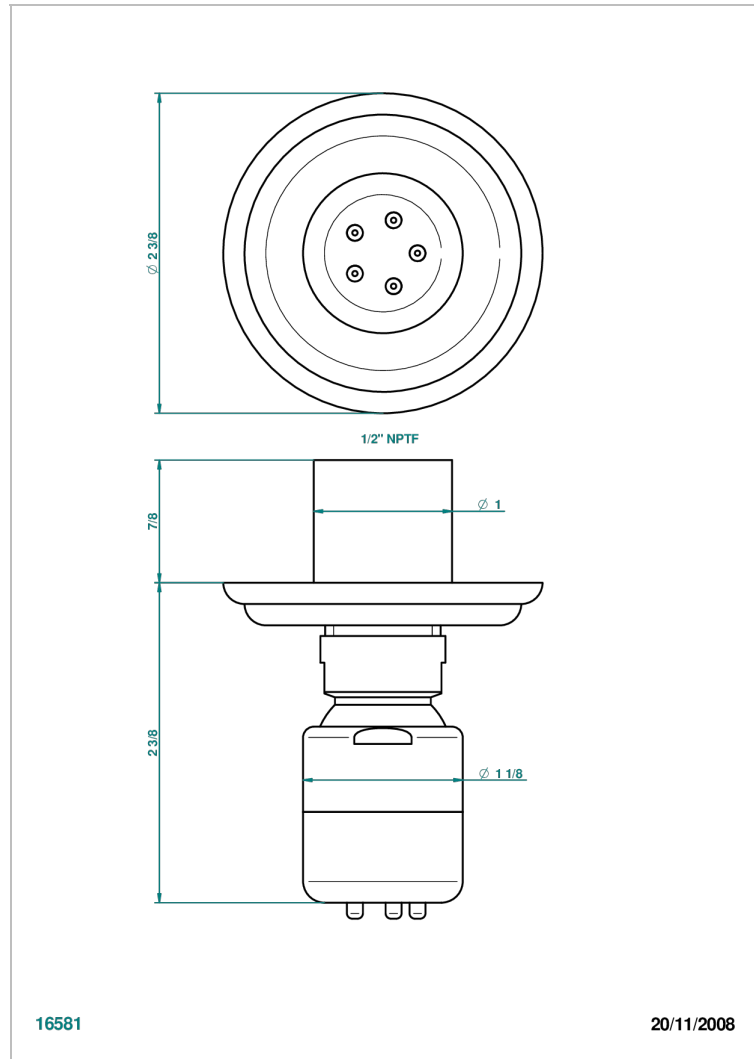

# DUOMO CRYSTAL

U4F-290/BUS

Body spray 1/2" with Easyclean system

## CHARACTERISTIC

- Duomo Crystal
- Body spray 1/2" with Easyclean system