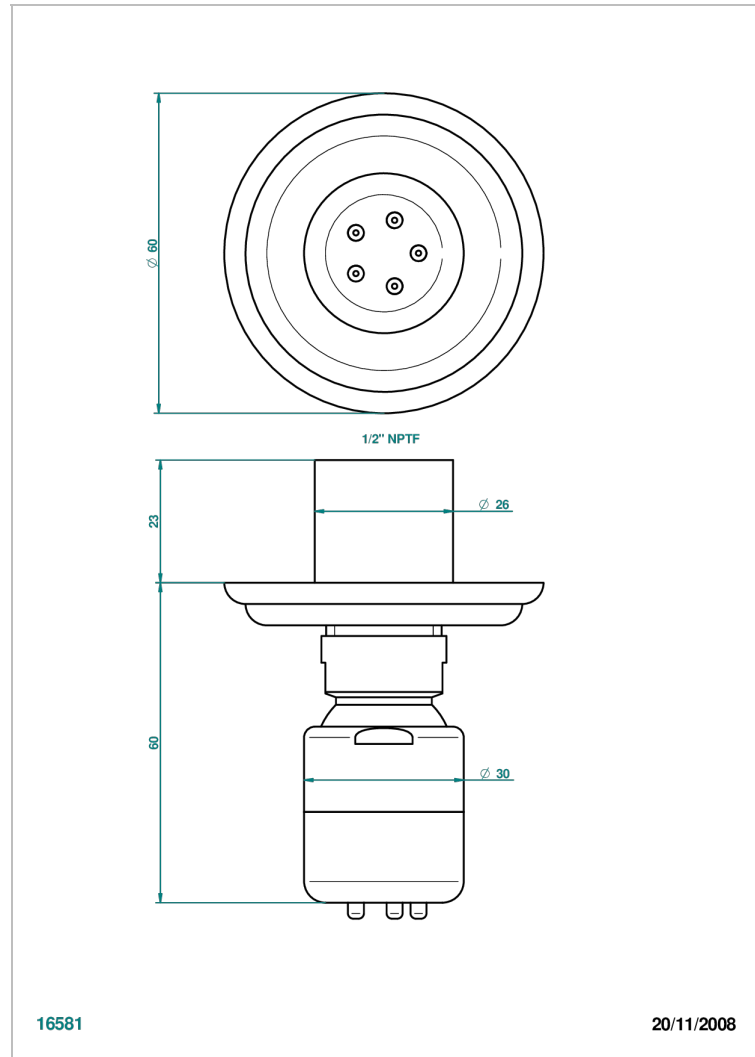

MANDARINE CRISTALLIA DIAMANT

U1K-290/BUS

Body spray 1/2" with Easyclean system

THG[®]
PARIS

CHARACTERISTIC

- Mandarin Cristallia Diamant
- Body spray 1/2" with Easyclean system

AVAILABLE FINITIONS

Black ceram - D30
Blush PVD - H62
Brass color PVD - H49
Brown bronze color PVD - F33
Chrome polished - A02
Chrome polished / gold polished - G02