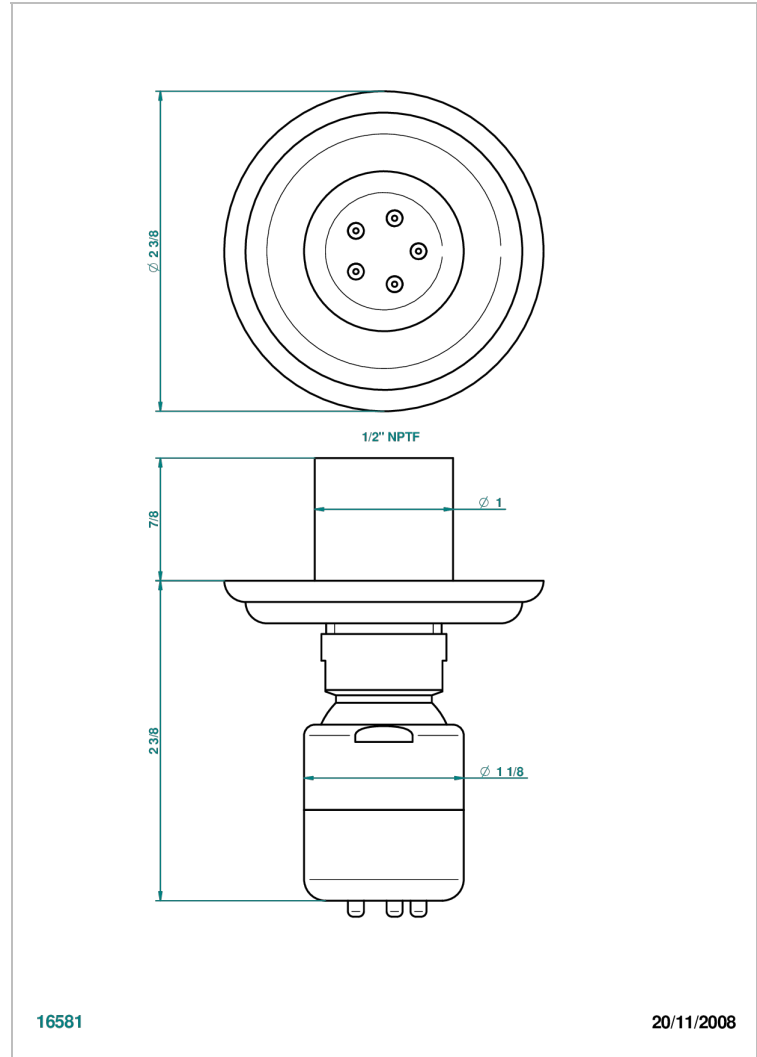

MANDARINE CRISTALLIA DIAMANT

U1K-290/BUS

Body spray 1/2" with Easyclean system

16581

20/11/2008

CHARACTERISTIC

- Mandarin Cristallia Diamant
- Body spray 1/2" with Easyclean system

AVAILABLE FINITIONS