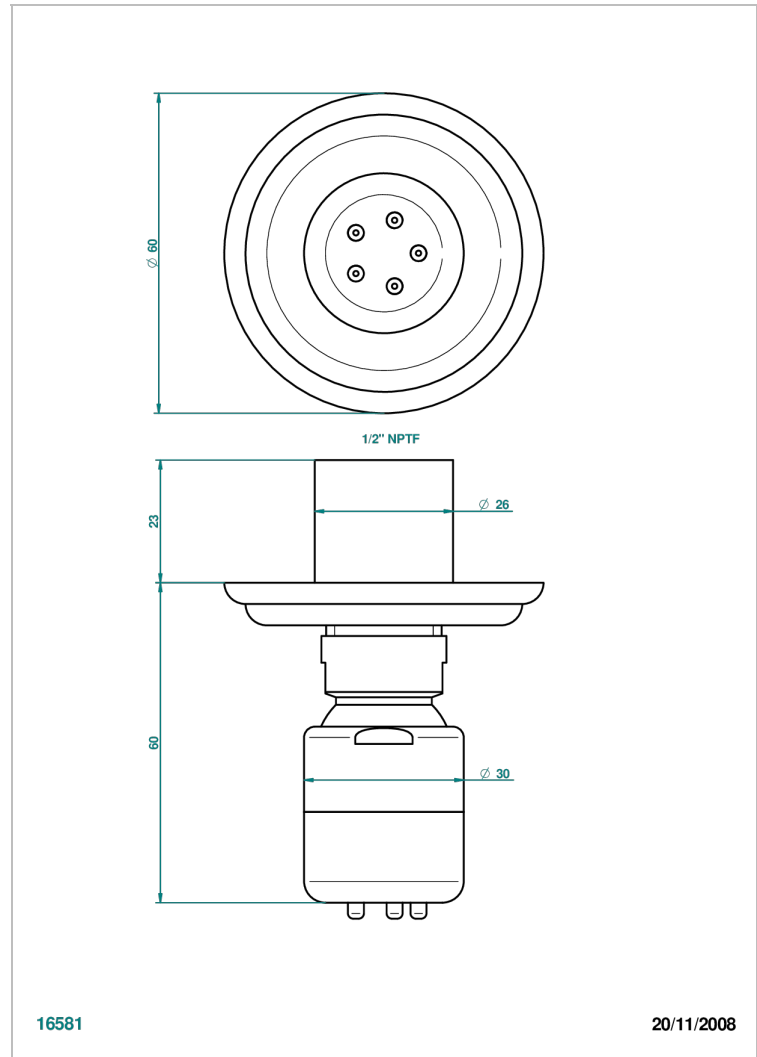

MANDARINE SATINY CRYSTAL

U1E-290/BUS

Body spray 1/2" with Easyclean system

THG[®]
PARIS

16581

20/11/2008

CHARACTERISTIC

- Mandarin Satiny crystal
- Body spray 1/2" with Easyclean system