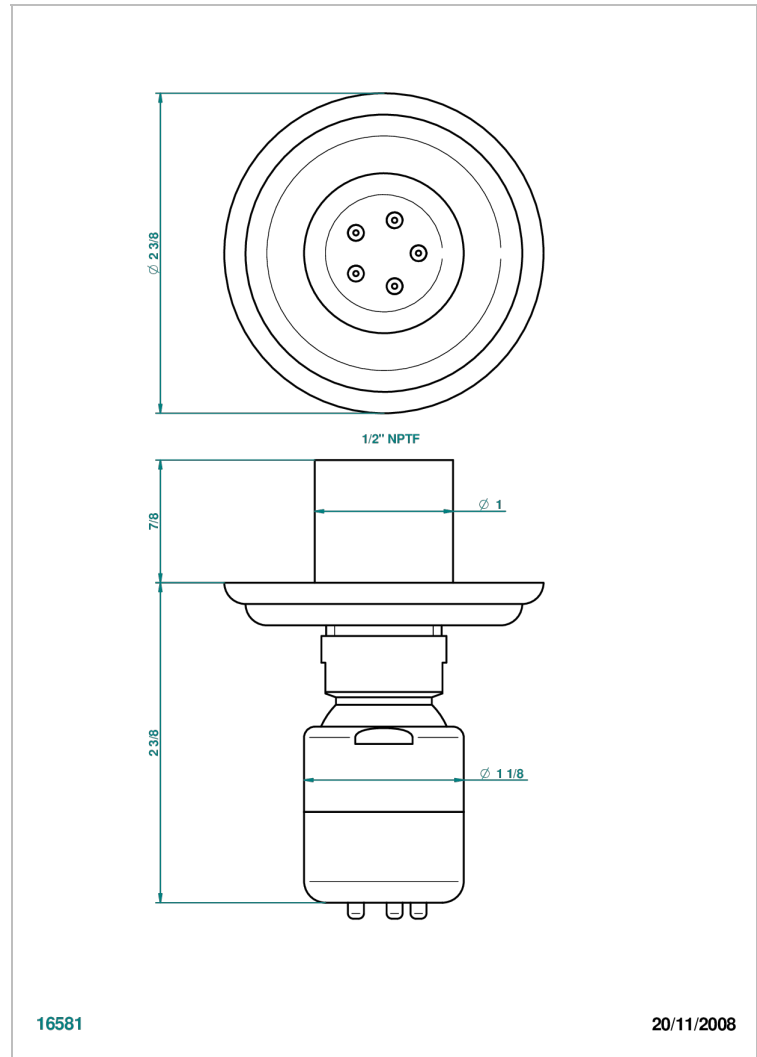

MANDARINE SATINY CRYSTAL

U1E-290/BUS

Body spray 1/2" with Easyclean system

THG[®]
PARIS

CHARACTERISTIC

- Mandarin Satiny crystal
- Body spray 1/2" with Easyclean system

AVAILABLE FINITIONS

Black ceram - D30
Blush PVD - H62
Brass color PVD - H49
Brown bronze color PVD - F33
Chrome polished - A02
Chrome polished / gold polished - G02