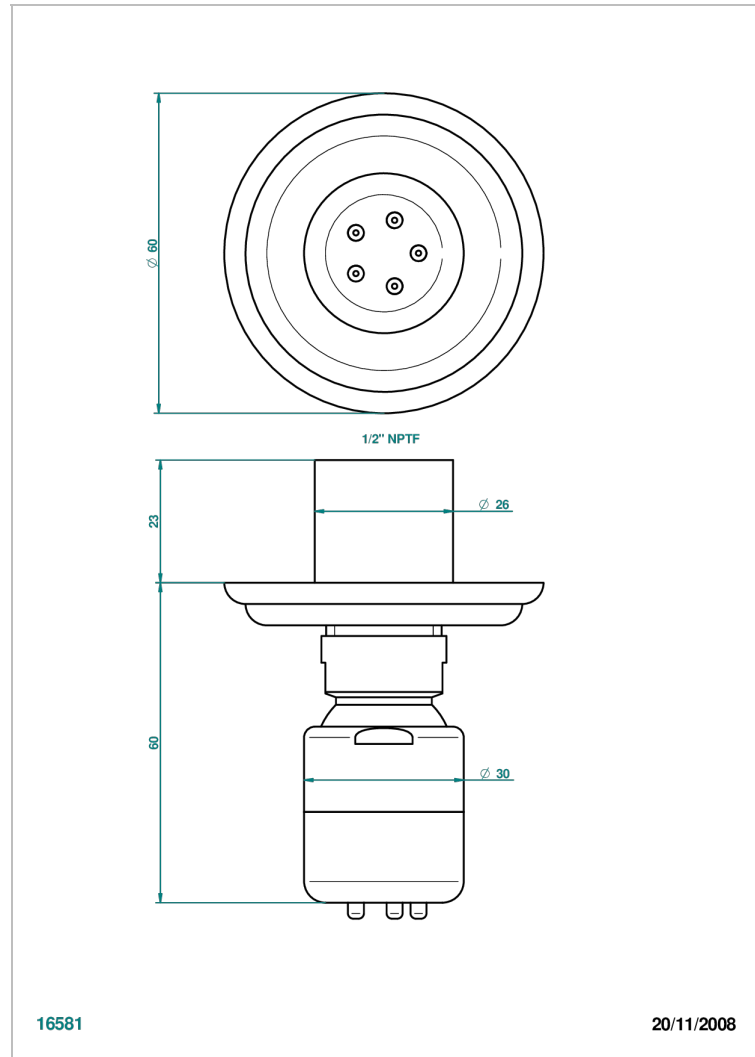

MANDARINE CLEAR CRYSTAL

U1D-290/BUS

Body spray 1/2" with Easyclean system

THG[®]
PARIS

16581

20/11/2008

CHARACTERISTIC

- Mandarin Clear crystal
- Body spray 1/2" with Easyclean system