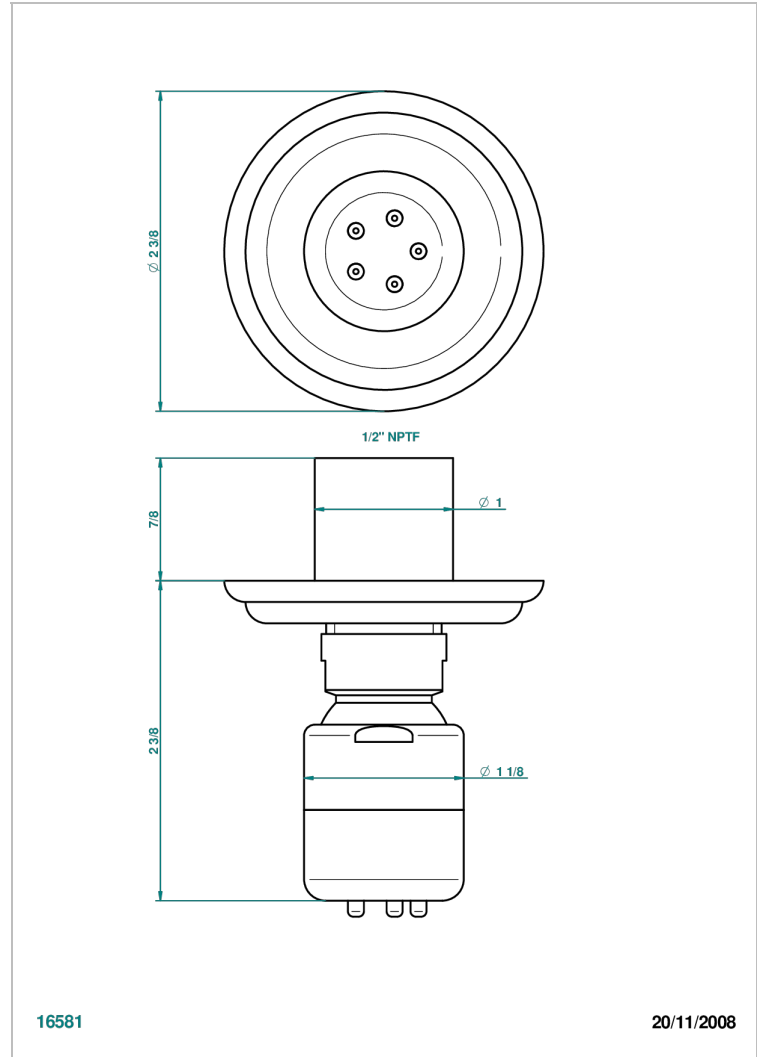

MANDARINE CLEAR CRYSTAL

U1D-290/BUS

Body spray 1/2" with Easyclean system

CHARACTERISTIC

- Mandarin Clear crystal
- Body spray 1/2" with Easyclean system

AVAILABLE FINITIONS

Black ceram - D30
Blush PVD - H62
Brass color PVD - H49
Brown bronze color PVD - F33
Chrome polished - A02
Chrome polished / gold polished - G02