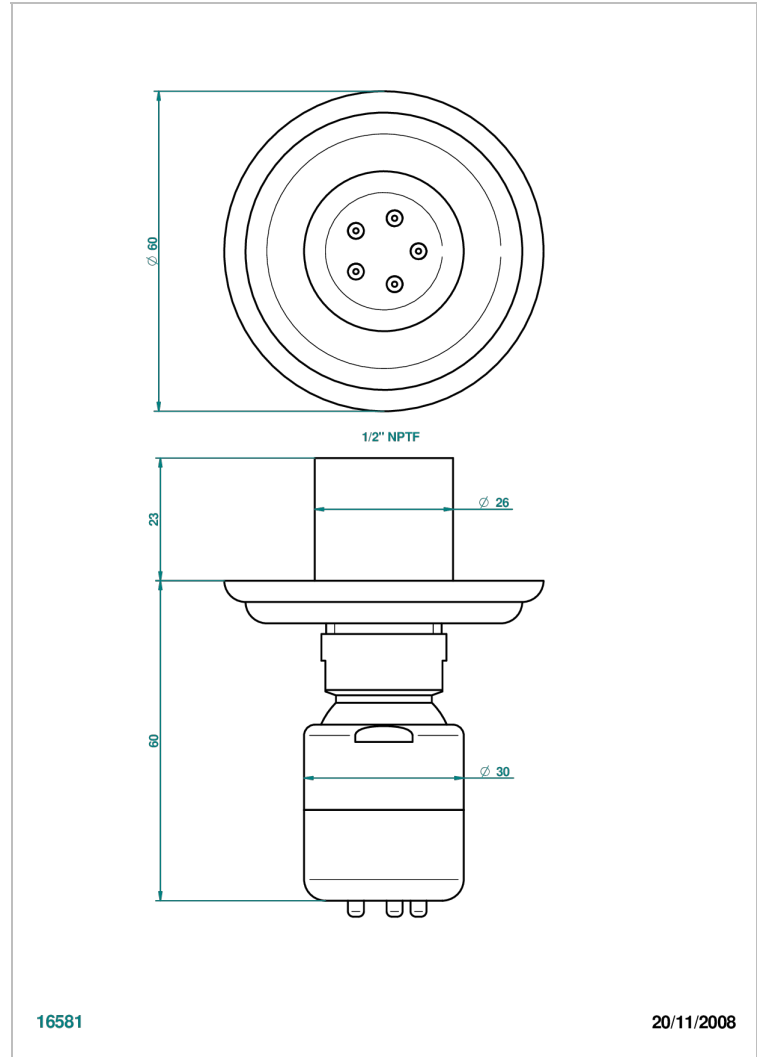

# MANDARINE METAL

U1A-290/BUS

Body spray 1/2" with Easyclean system

## CHARACTERISTIC

- Mandarin Metal
- Body spray 1/2" with Easyclean system