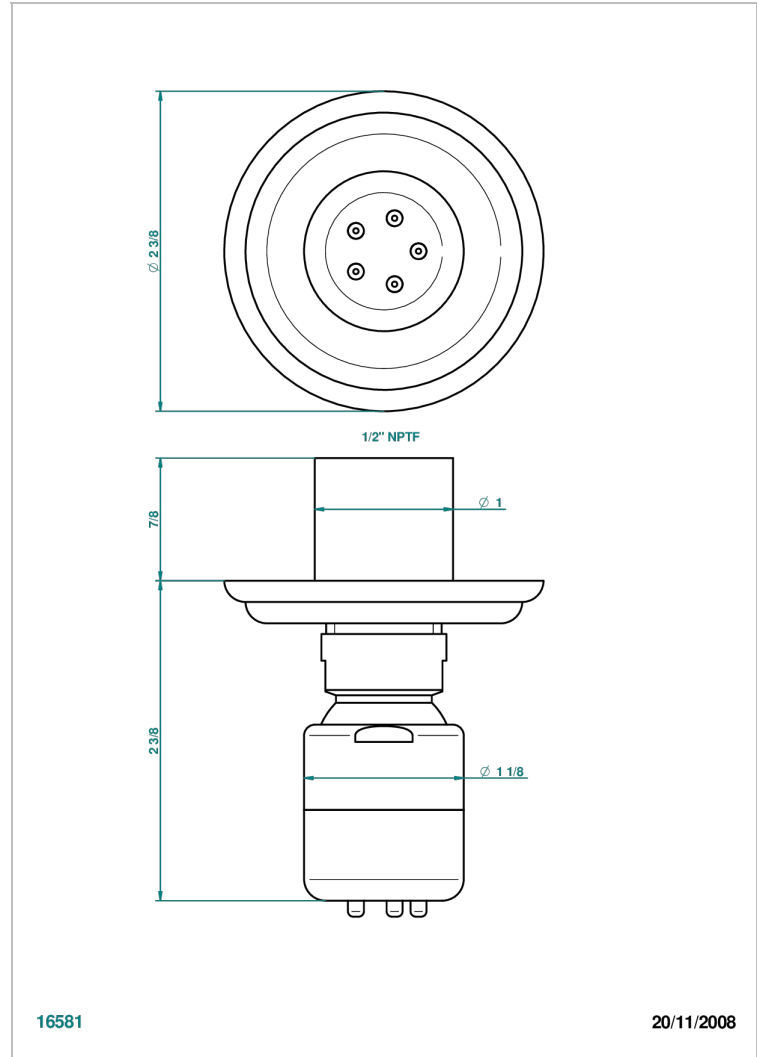

MANDARINE METAL

U1A-290/BUS

Body spray 1/2" with Easyclean system

CHARACTERISTIC

- Mandarin Metal
- Body spray 1/2" with Easyclean system

AVAILABLE FINITIONS

Black ceram - D30
Blush PVD - H62
Brass color PVD - H49
Brown bronze color PVD - F33
Chrome polished - A02
Chrome polished / gold polished - G02