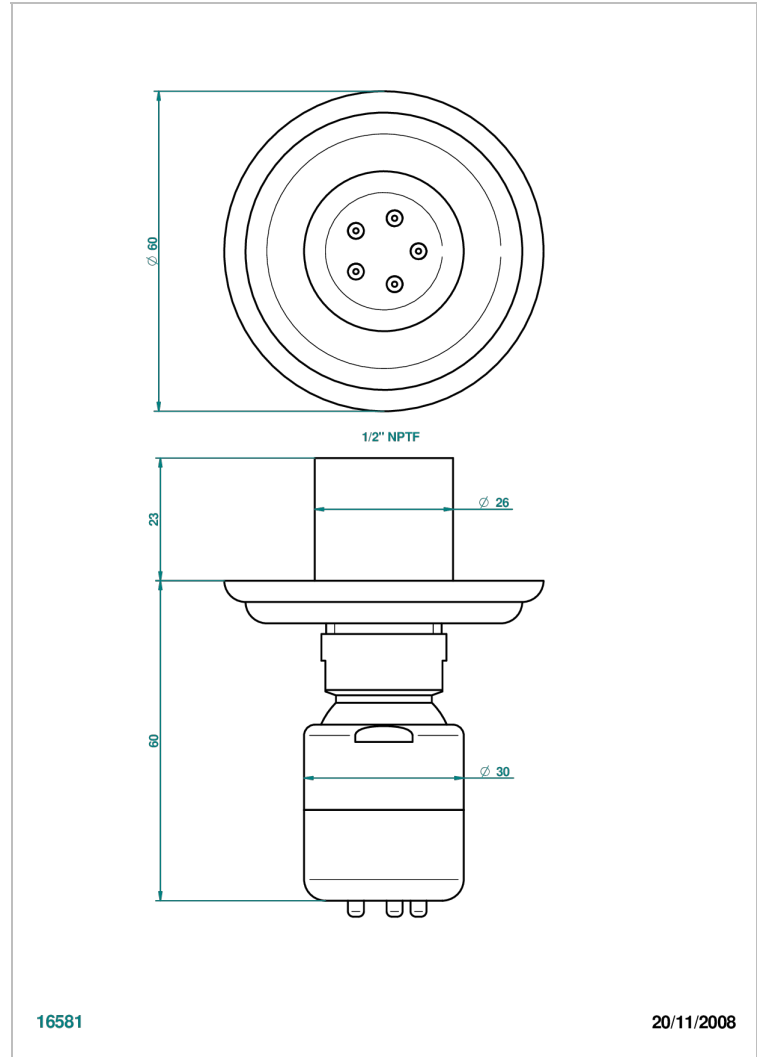

JAIPUR METAL

A9F-290/BUS

Body spray 1/2" with Easyclean system

16581

20/11/2008

CHARACTERISTIC

- Jaipur Metal
- Body spray 1/2" with Easyclean system

AVAILABLE FINITIONS