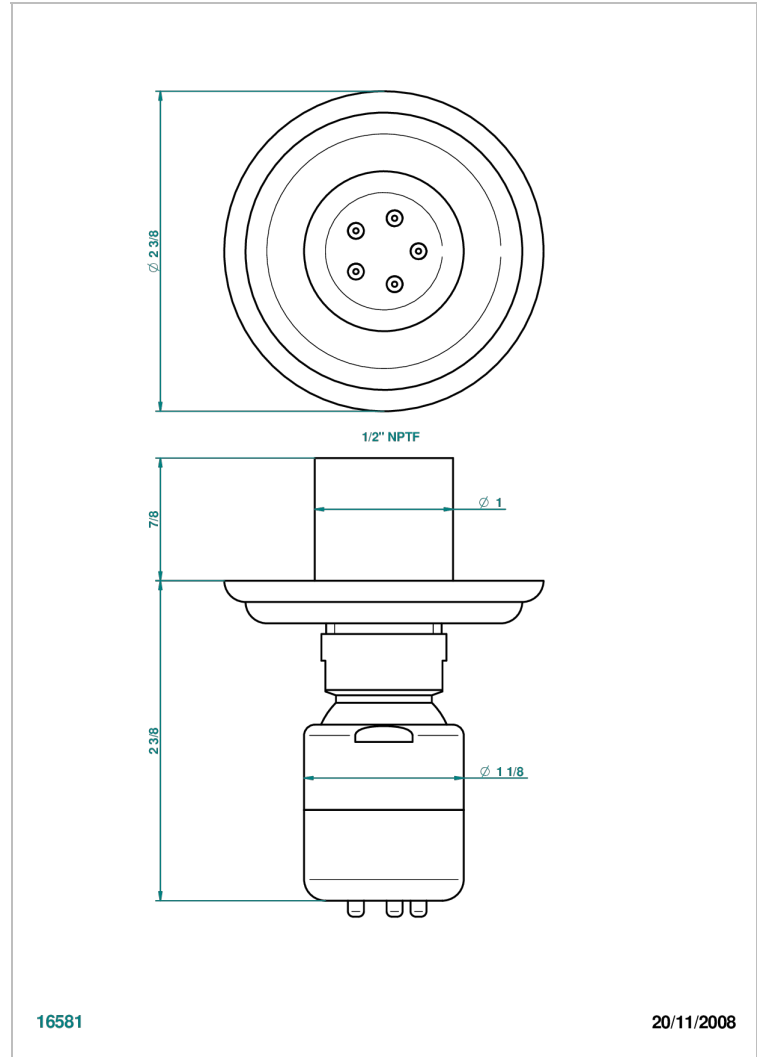

JAIPUR METAL

A9F-290/BUS

Body spray 1/2" with Easyclean system

CHARACTERISTIC

- Jaipur Metal
- Body spray 1/2" with Easyclean system

AVAILABLE FINITIONS

Black ceram - D30
Blush PVD - H62
Brass color PVD - H49
Brown bronze color PVD - F33
Chrome polished - A02
Chrome polished / gold polished - G02