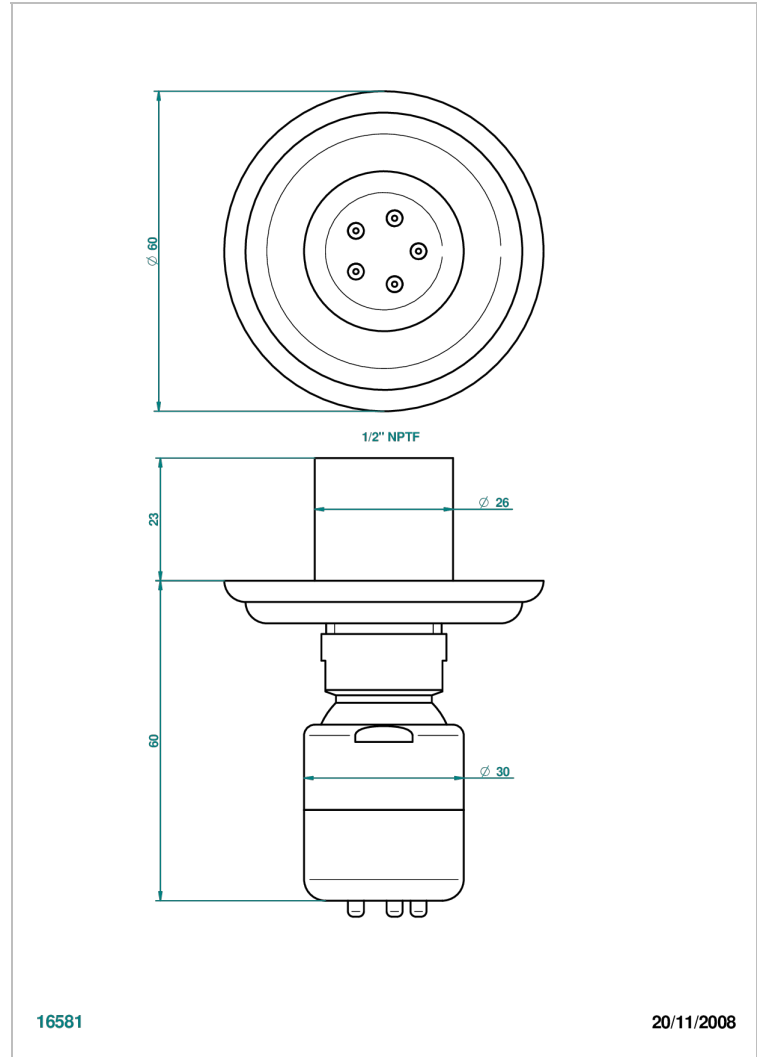

JAIPUR BLACK ONYX

A9C-290/BUS

Body spray 1/2" with Easyclean system

CHARACTERISTIC

- Jaipur Black Onyx
- Body spray 1/2" with Easyclean system

AVAILABLE FINITIONS

Black ceram - D30
Blush PVD - H62
Brass color PVD - H49
Brown bronze color PVD - F33
Chrome polished - A02
Chrome polished / gold polished - G02