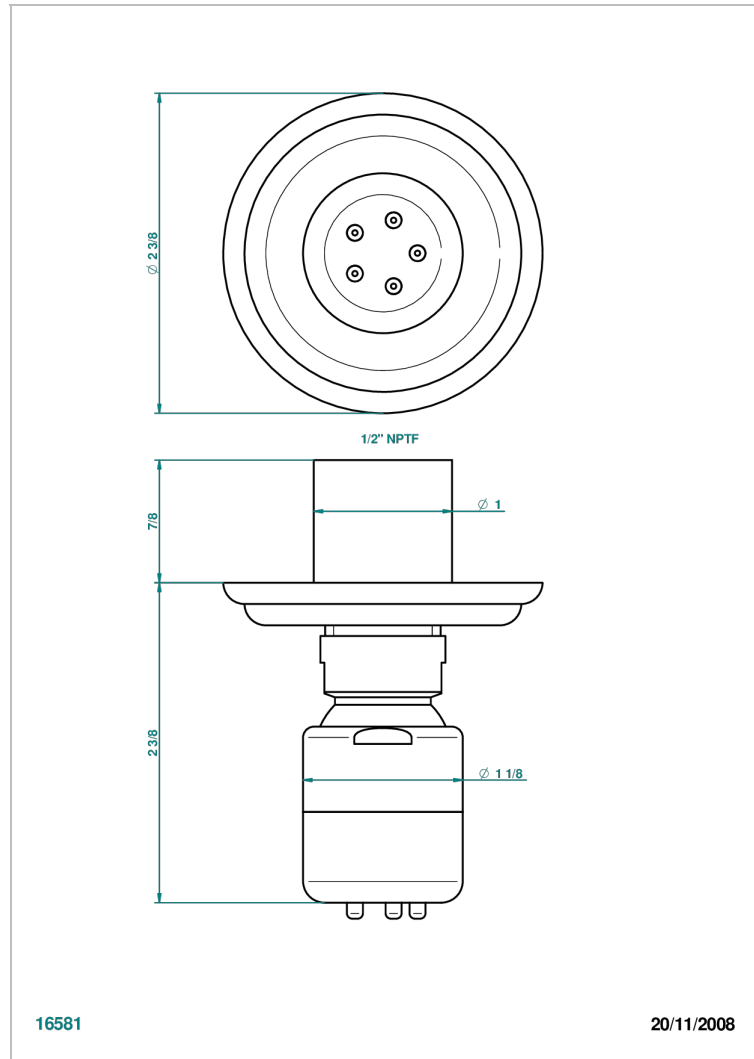

JAIPUR BLACK ONYX

A9C-290/BUS

Body spray 1/2" with Easyclean system

16581

20/11/2008

CHARACTERISTIC

- Jaipur Black Onyx
- Body spray 1/2" with Easyclean system

AVAILABLE FINITIONS